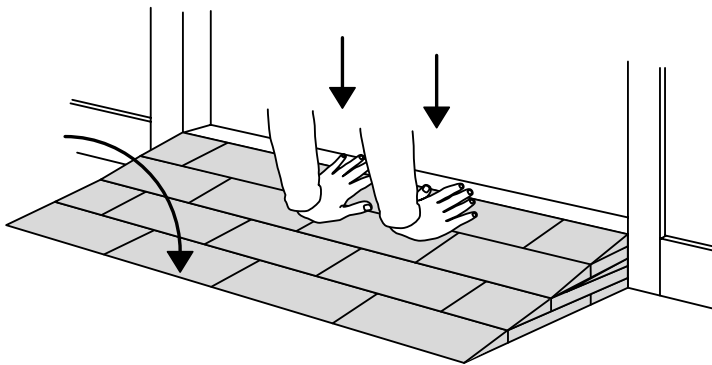

RAMP KIT 102N

Height: 3,6 - 9,1 cm

Width: 100 cm

Depth: 50 cm

Included

Danish Design Pat. Pend. and produced
in Denmark by Excellent Systems A/S

HEIGHT ADJUSTMENT

Remove Ramp Adjuster from toplayer:

Heights:

MOUNTING WITH LOCKS

FASTENING WITH MOUNTING PADS

Indoor:

Outdoor:

FASTENING WITH STOPPERS