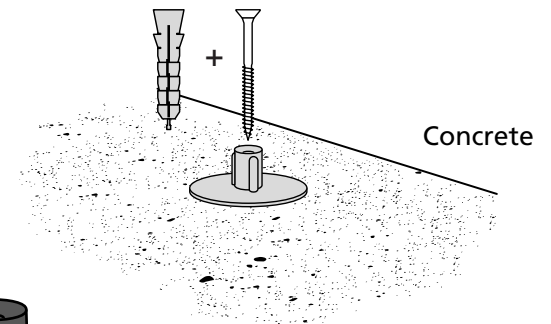

RAMP KIT 102N

Height: 3,6 - 9,1 cm

Width: 100 cm

Depth: 50 cm

Included

Danish Design Pat. Pend. and produced
in Denmark by Excellent Systems A/S

HEIGHT ADJUSTMENT

Remove Ramp Adjuster from toplayer:

Heights:

MOUNTING WITH LOCKS

FASTENING WITH MOUNTING PADS

Indoor:

Outdoor:

FASTENING WITH STOPPERS