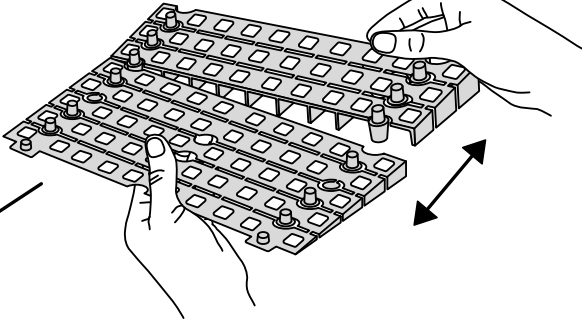

RAMP KIT 102N

Height: 3,6 - 9,1 cm

Width: 100 cm

Depth: 50 cm

Included

Danish Design Pat. Pend. and produced
in Denmark by Excellent Systems A/S

HEIGHT ADJUSTMENT

Remove Ramp Adjuster from toplayer:

Heights:

MOUNTING WITH LOCKS

FASTENING WITH MOUNTING PADS

Indoor:

Outdoor:

FASTENING WITH STOPPERS