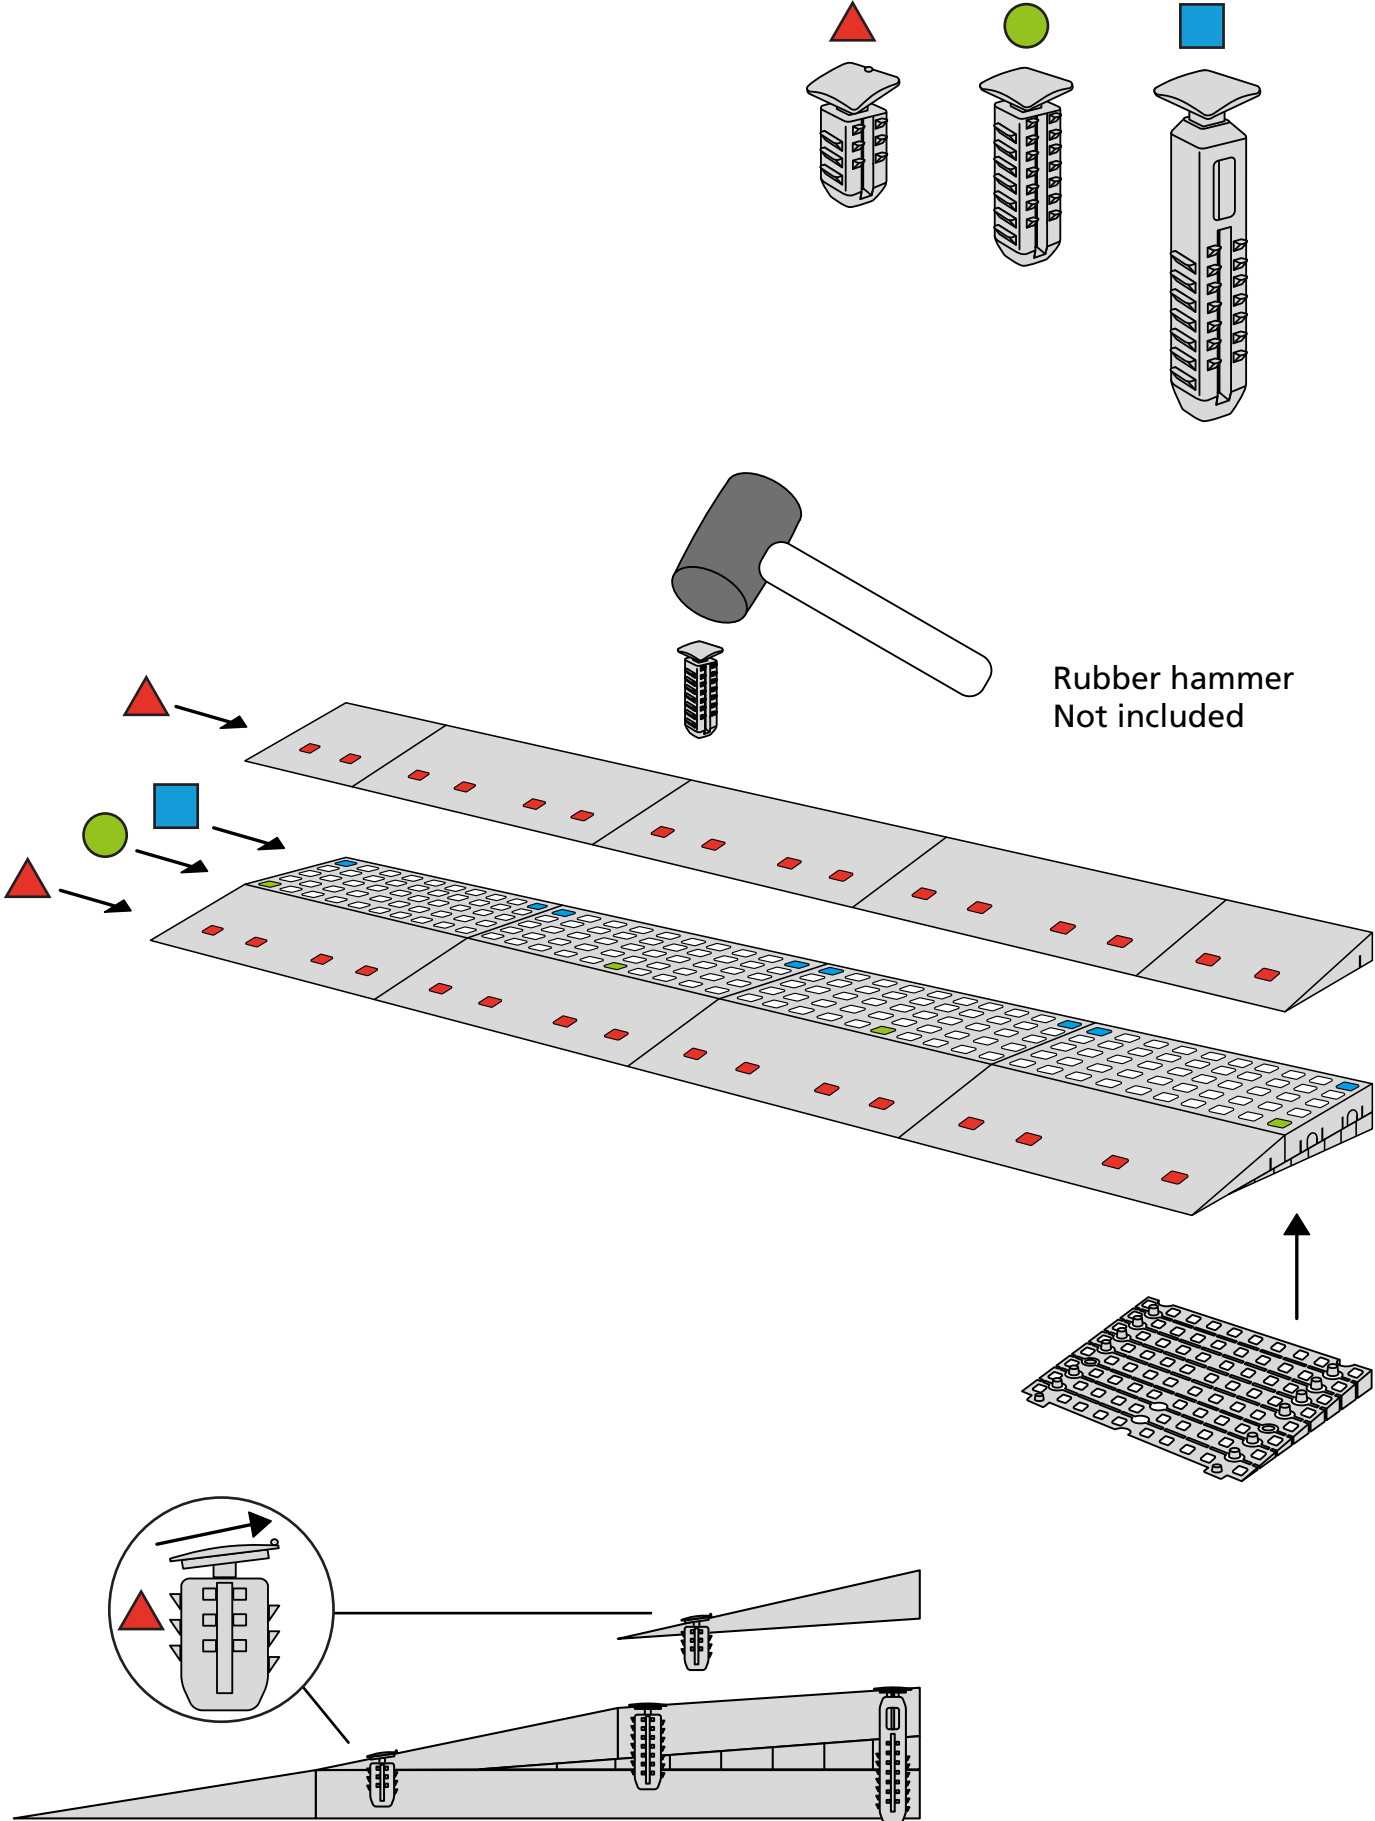

RAMP KIT 102N

Height: 3,6 - 9,1 cm

Width: 100 cm

Depth: 50 cm

Included

Danish Design Pat. Pend. and produced
in Denmark by Excellent Systems A/S

HEIGHT ADJUSTMENT

Remove Ramp Adjuster from toplayer:

Heights:

MOUNTING WITH LOCKS

FASTENING WITH MOUNTING PADS

Indoor:

Outdoor:

FASTENING WITH STOPPERS