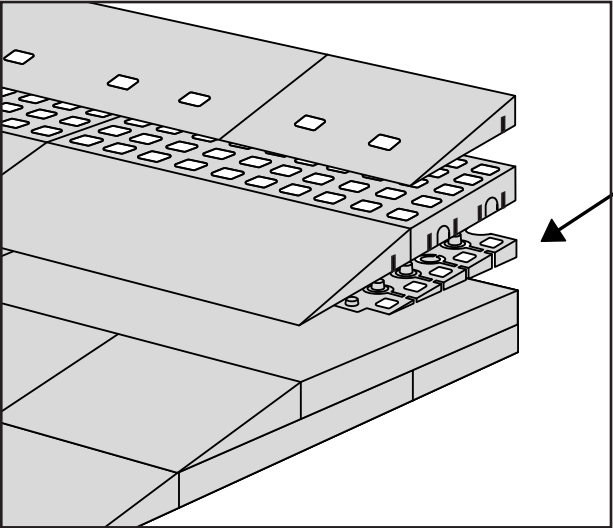

HEIGHT ADJUSTMENT

Remove Ramp Adjuster from toplayer:

Heights: