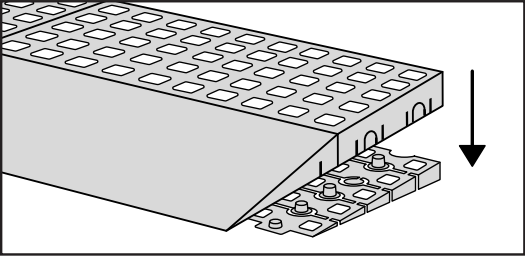

HEIGHT ADJUSTMENT

Remove Ramp Adjuster from toplayer:

Heights: