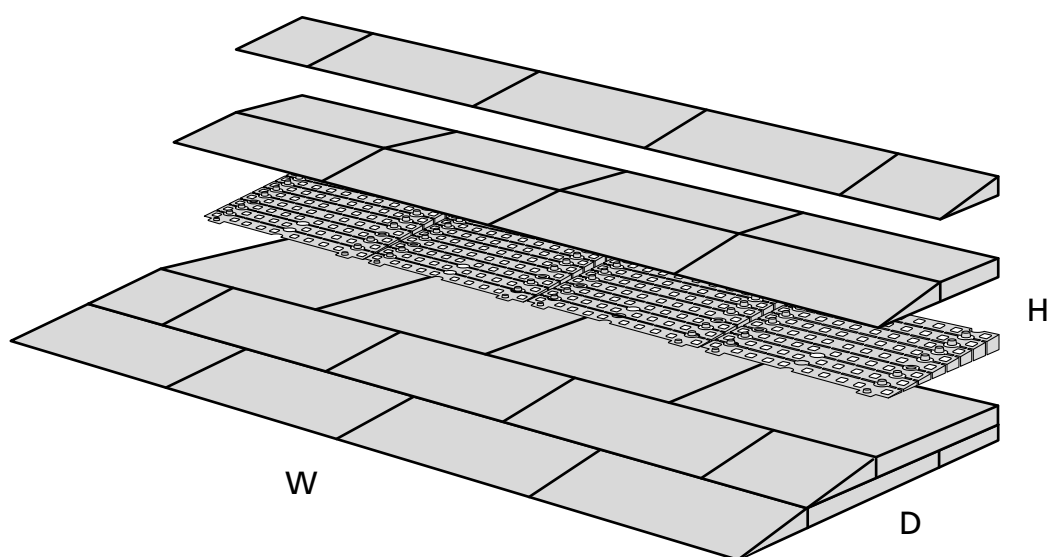

RAMP KIT 102N

Height: 3,6 - 9,1 cm

Width: 100 cm

Depth: 50 cm

Included

Danish Design Pat. Pend. and produced
in Denmark by Excellent Systems A/S

HEIGHT ADJUSTMENT

Remove Ramp Adjuster from toplayer: