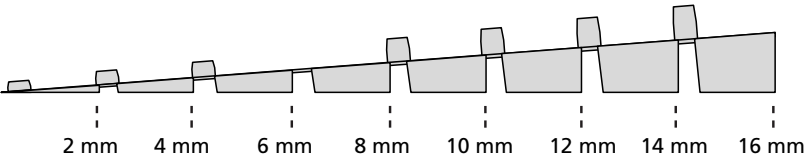

HEIGHT ADJUSTMENT

Remove Ramp Adjuster from toplayer:

Heights: