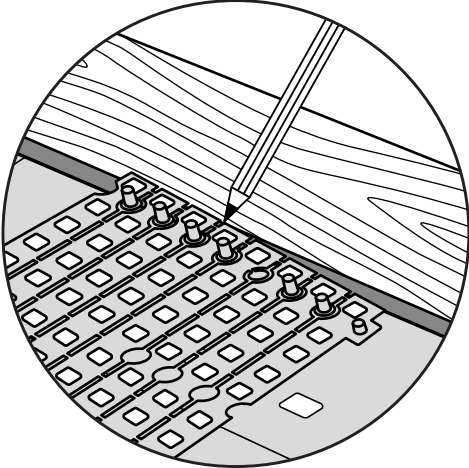

HEIGHT ADJUSTMENT

Remove Ramp Adjuster from toplayer:

Heights: