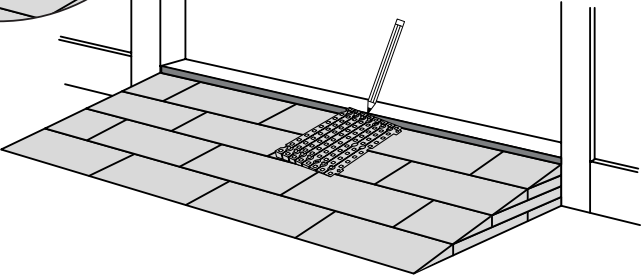

RAMP KIT 102N

Height: 3,6 - 9,1 cm

Width: 100 cm

Depth: 50 cm

Included

Danish Design Pat. Pend. and produced
in Denmark by Excellent Systems A/S

HEIGHT ADJUSTMENT

Remove Ramp Adjuster from toplayer:

Heights:

MOUNTING WITH LOCKS

FASTENING WITH MOUNTING PADS

Indoor:

Outdoor:

FASTENING WITH STOPPERS