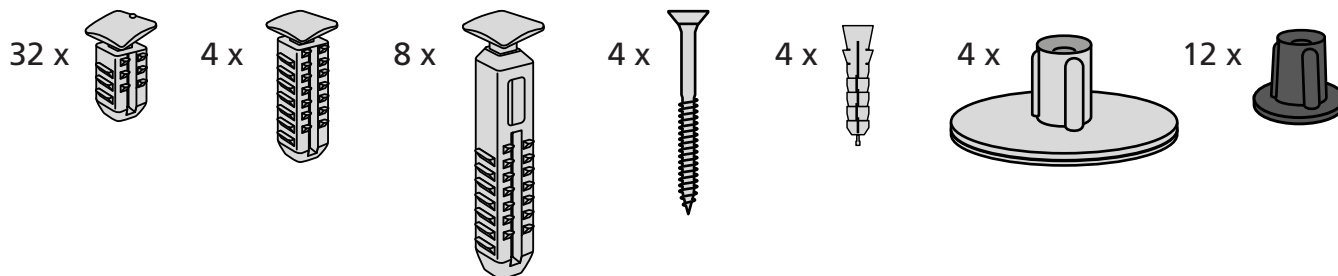

RAMP KIT 102N

Height: 3,6 - 9,1 cm

Width: 100 cm

Depth: 50 cm

Included

Danish Design Pat. Pend. and produced
in Denmark by Excellent Systems A/S

HEIGHT ADJUSTMENT

Remove Ramp Adjuster from toplayer: