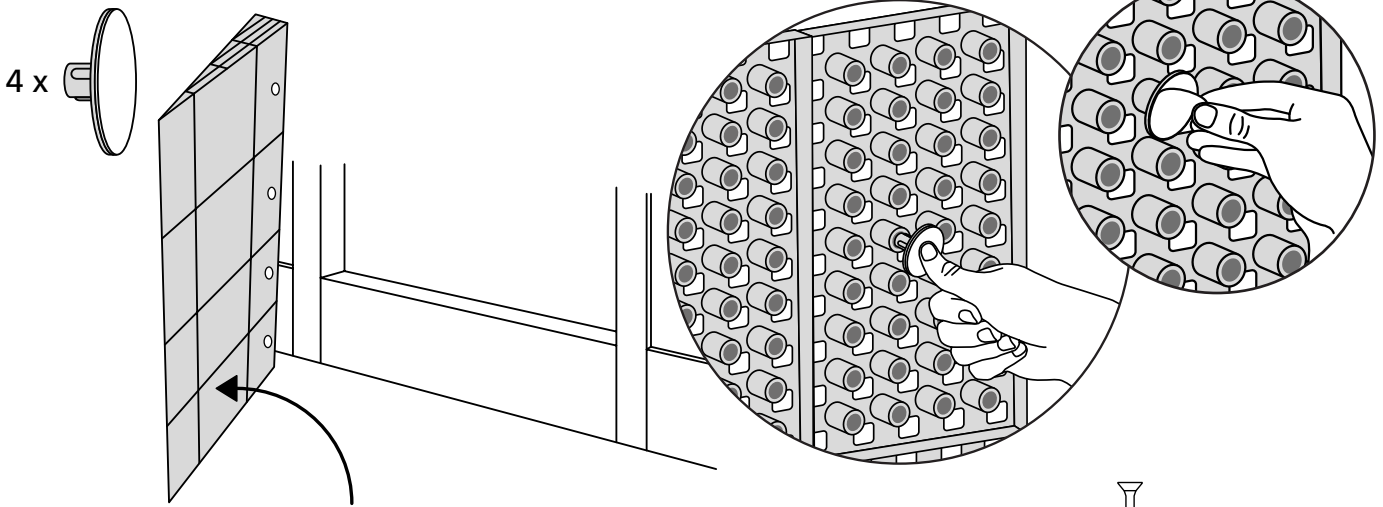

RAMP KIT 102N

Height: 3,6 - 9,1 cm

Width: 100 cm

Depth: 50 cm

Included

Danish Design Pat. Pend. and produced
in Denmark by Excellent Systems A/S

HEIGHT ADJUSTMENT

Remove Ramp Adjuster from toplayer:

Heights:

MOUNTING WITH LOCKS

FASTENING WITH MOUNTING PADS

Indoor:

Outdoor:

FASTENING WITH STOPPERS