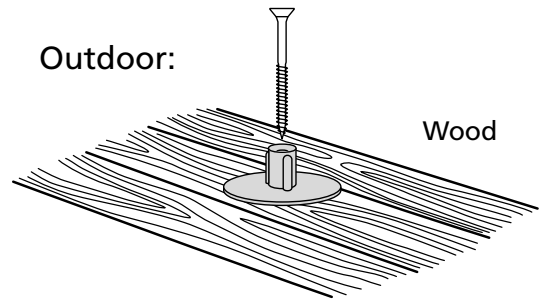

RAMP KIT 102N

Height: 3,6 - 9,1 cm

Width: 100 cm

Depth: 50 cm

Included

Danish Design Pat. Pend. and produced
in Denmark by Excellent Systems A/S

HEIGHT ADJUSTMENT

Remove Ramp Adjuster from toplayer:

Heights:

MOUNTING WITH LOCKS

FASTENING WITH MOUNTING PADS

Indoor:

Outdoor:

FASTENING WITH STOPPERS