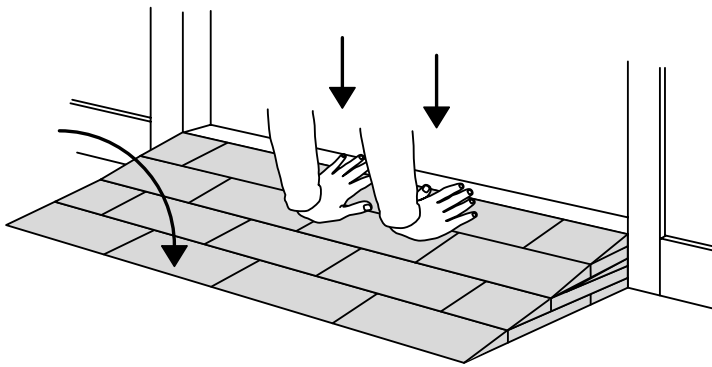

RAMP KIT 102S

Height: 3,6 - 9,1 cm

Width: 100 cm

Depth: 50 cm

Included

Danish Design Pat. Pend. and produced in Denmark by Excellent Systems A/S

HEIGHT ADJUSTMENT

Remove Ramp Adjuster from toplayer:

Heights:

MOUNTING WITH LOCKS

FASTENING WITH MOUNTING PADS

Indoor:

Outdoor:

FASTENING WITH STOPPERS