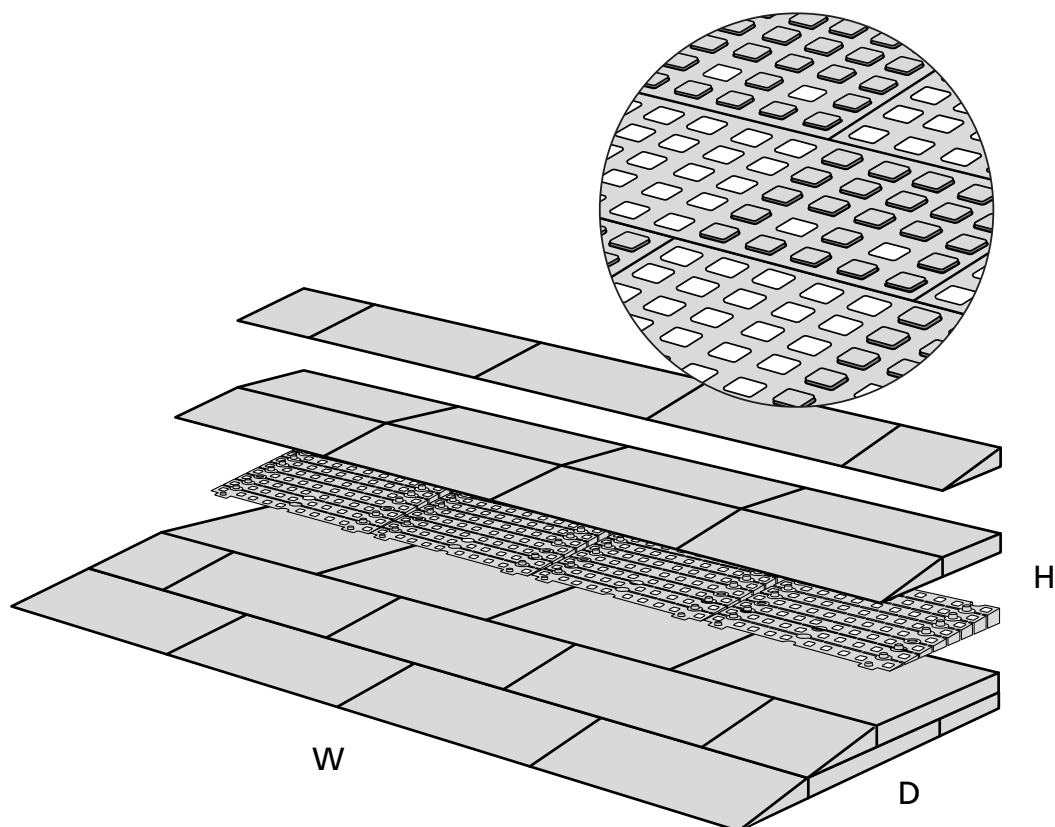

RAMP KIT 102S

Height: 3,6 - 9,1 cm

Width: 100 cm

Depth: 50 cm

Included

Danish Design Pat. Pend. and produced in Denmark by Excellent Systems A/S

HEIGHT ADJUSTMENT

Remove Ramp Adjuster from toplayer:

Heights:

MOUNTING WITH LOCKS

FASTENING WITH MOUNTING PADS

Indoor:

Outdoor:

FASTENING WITH STOPPERS