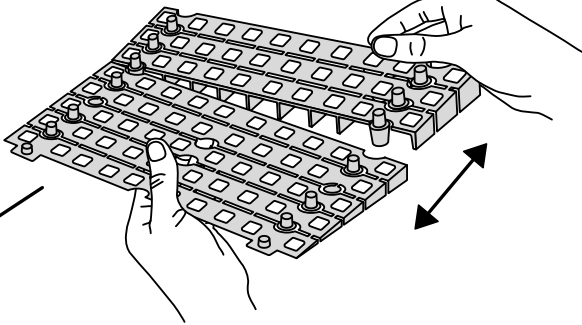

RAMP KIT 102S

Height: 3,6 - 9,1 cm

Width: 100 cm

Depth: 50 cm

Included

Danish Design Pat. Pend. and produced in Denmark by Excellent Systems A/S

HEIGHT ADJUSTMENT

Remove Ramp Adjuster from toplayer:

Heights:

MOUNTING WITH LOCKS

FASTENING WITH MOUNTING PADS

Indoor:

Outdoor:

FASTENING WITH STOPPERS