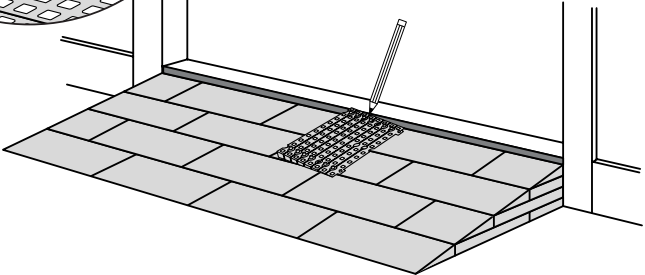

RAMP KIT 102S

Height: 3,6 - 9,1 cm

Width: 100 cm

Depth: 50 cm

Included

Danish Design Pat. Pend. and produced in Denmark by Excellent Systems A/S

HEIGHT ADJUSTMENT

Remove Ramp Adjuster from toplayer:

Heights:

MOUNTING WITH LOCKS

FASTENING WITH MOUNTING PADS

Indoor:

Outdoor:

FASTENING WITH STOPPERS