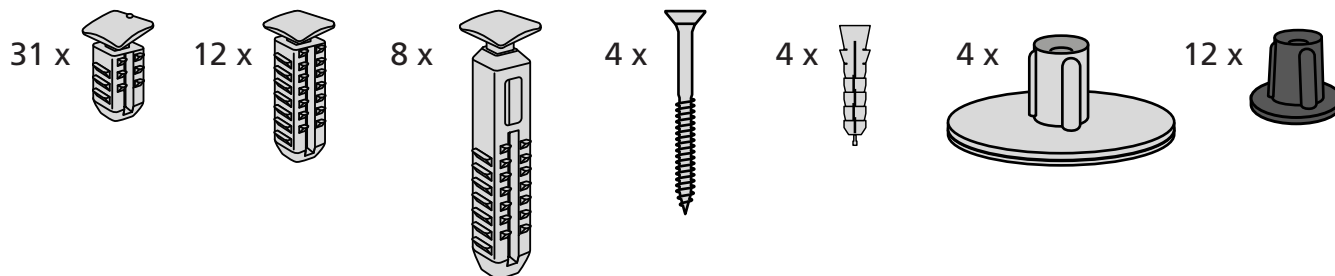

RAMP KIT 102S

Height: 3,6 - 9,1 cm

Width: 100 cm

Depth: 50 cm

Included

Danish Design Pat. Pend. and produced in Denmark by Excellent Systems A/S

HEIGHT ADJUSTMENT

Remove Ramp Adjuster from toplayer: