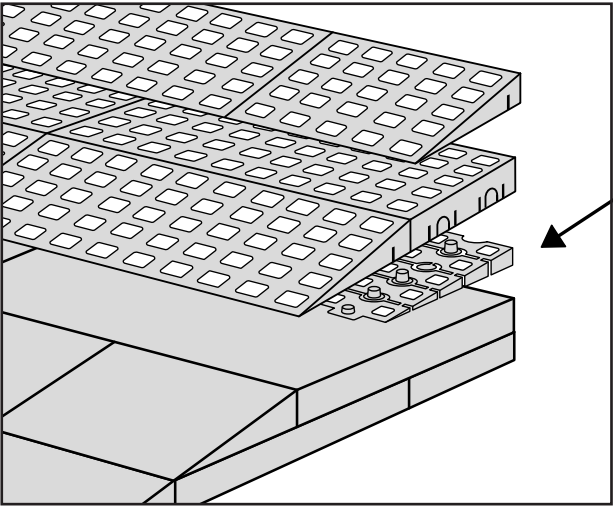

HEIGHT ADJUSTMENT

Remove Ramp Adjuster from toplayer:

Heights: