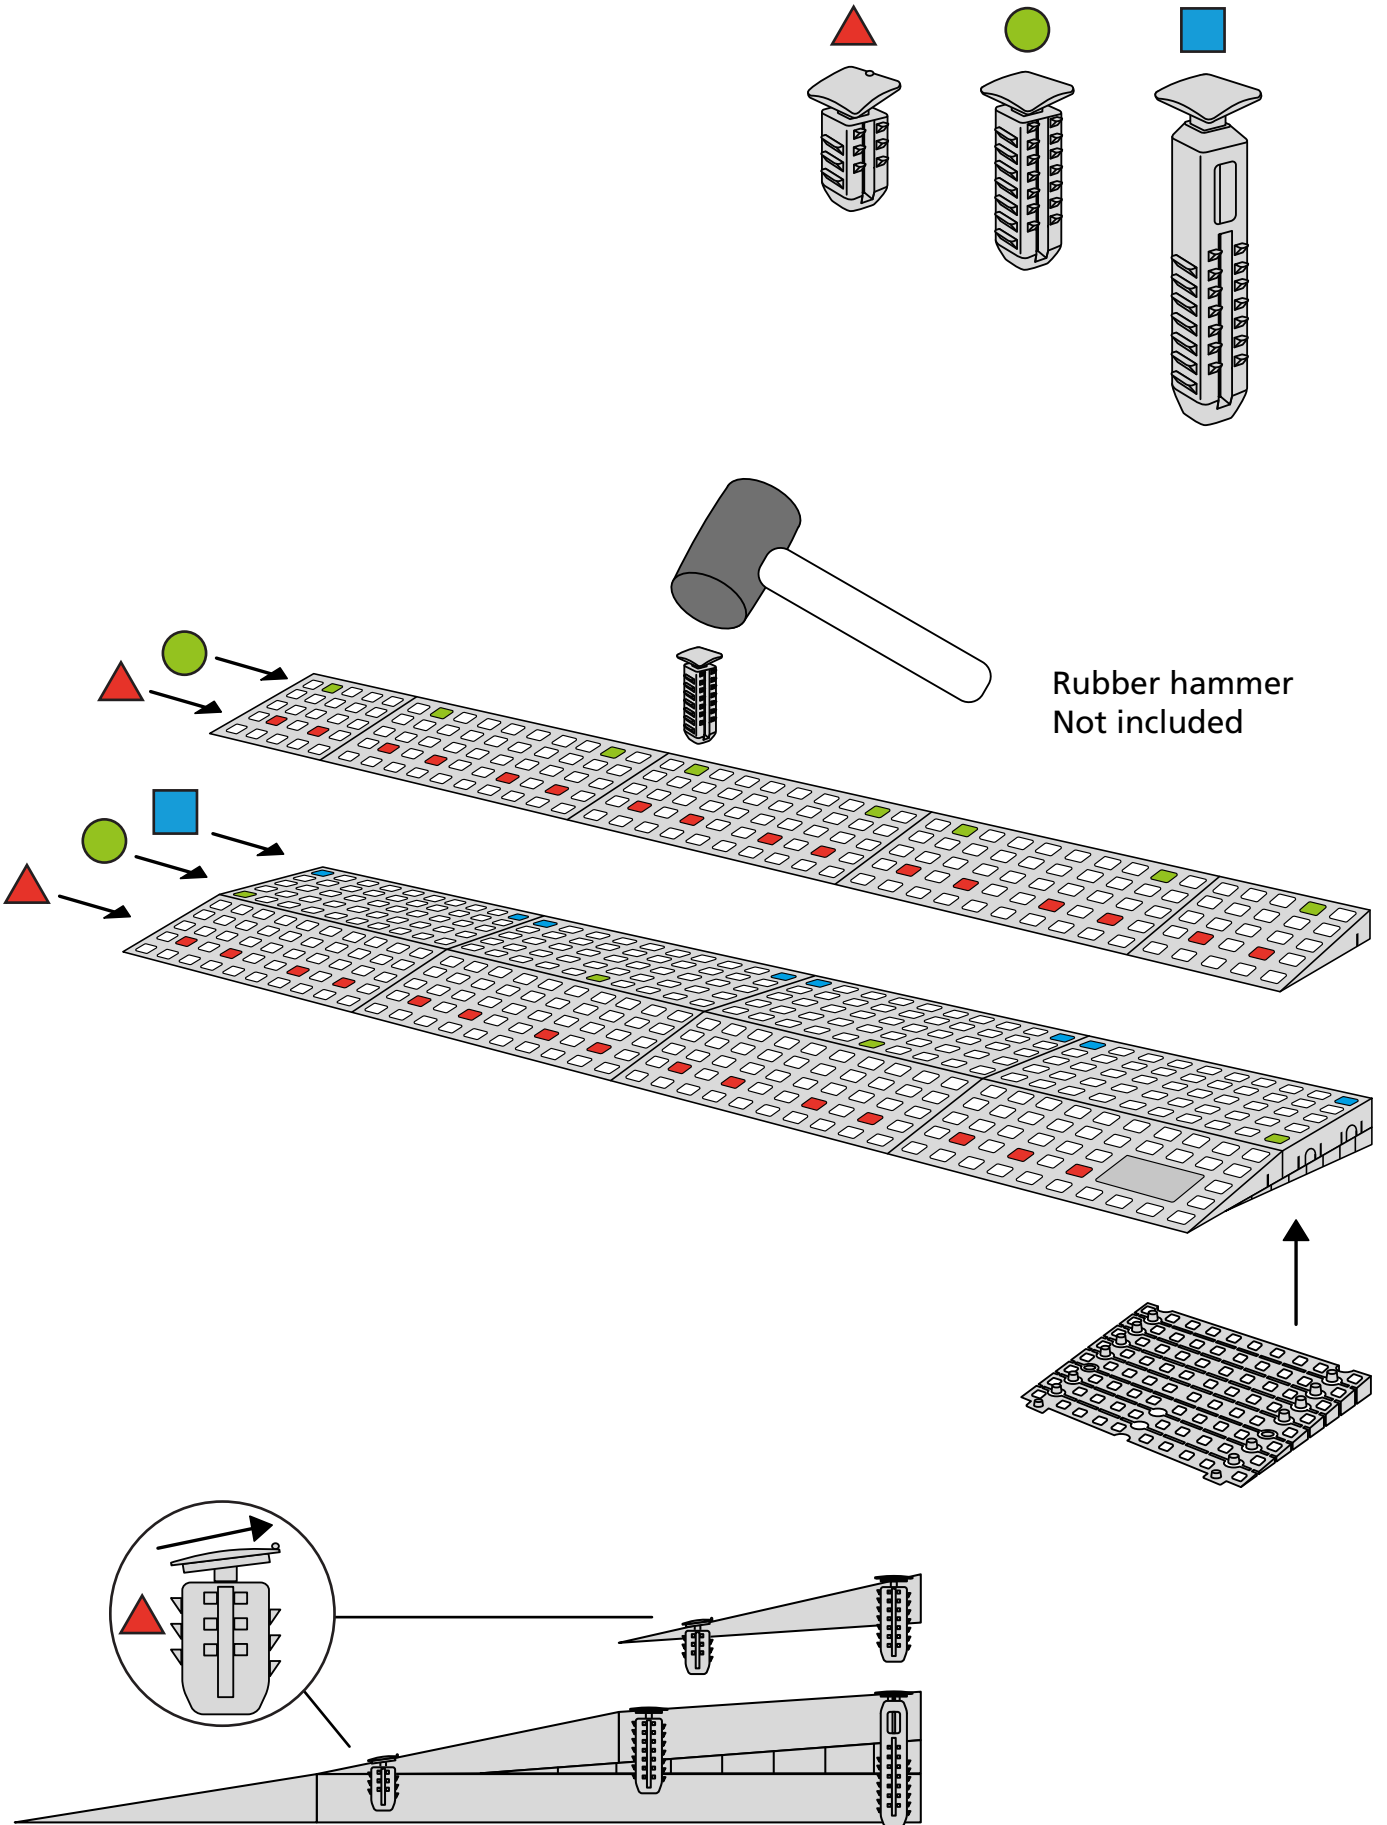

RAMP KIT 102S

Height: 3,6 - 9,1 cm

Width: 100 cm

Depth: 50 cm

Included

Danish Design Pat. Pend. and produced in Denmark by Excellent Systems A/S

HEIGHT ADJUSTMENT

Remove Ramp Adjuster from toplayer:

Heights:

MOUNTING WITH LOCKS

FASTENING WITH MOUNTING PADS

Indoor:

Outdoor:

FASTENING WITH STOPPERS