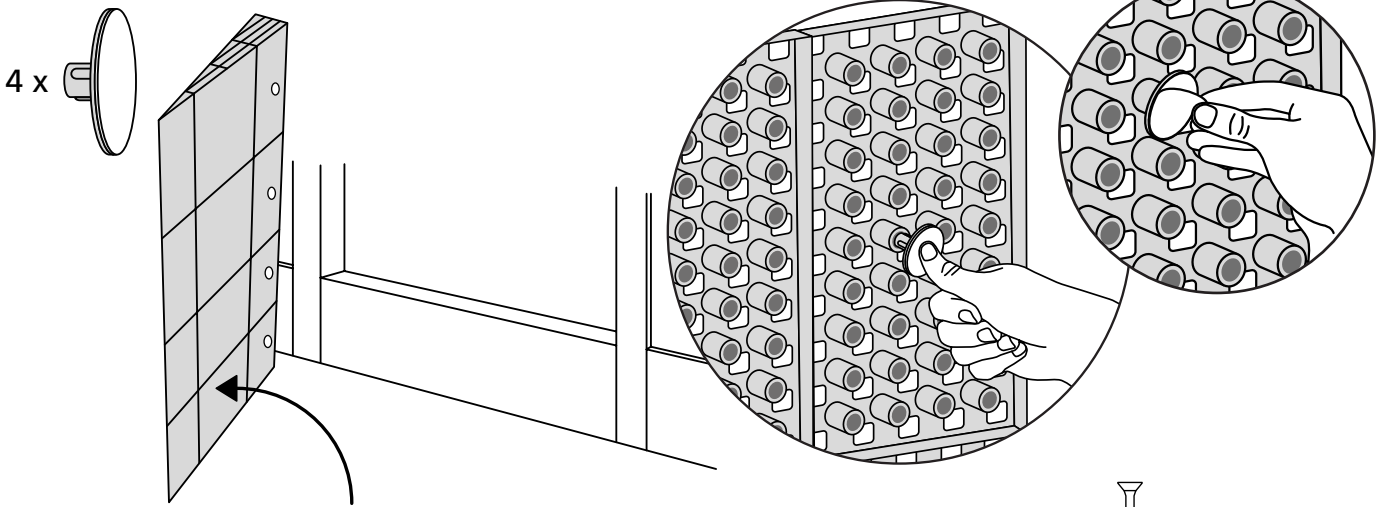

RAMP KIT 102S

Height: 3,6 - 9,1 cm

Width: 100 cm

Depth: 50 cm

Included

Danish Design Pat. Pend. and produced in Denmark by Excellent Systems A/S

HEIGHT ADJUSTMENT

Remove Ramp Adjuster from toplayer:

Heights:

MOUNTING WITH LOCKS

FASTENING WITH MOUNTING PADS

Indoor:

Outdoor:

FASTENING WITH STOPPERS