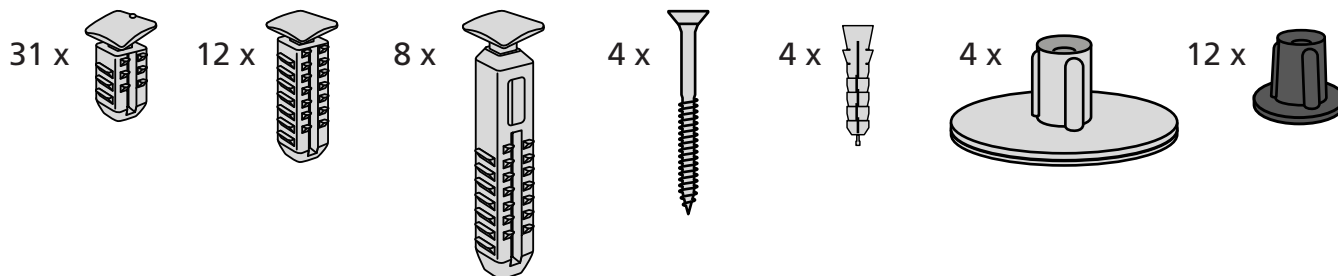

RAMP KIT 102

Height: 3,6 - 9,1 cm

Width: 100 cm

Depth: 50 cm

Included

Danish Design Pat. Pend. and produced
in Denmark by Excellent Systems A/S