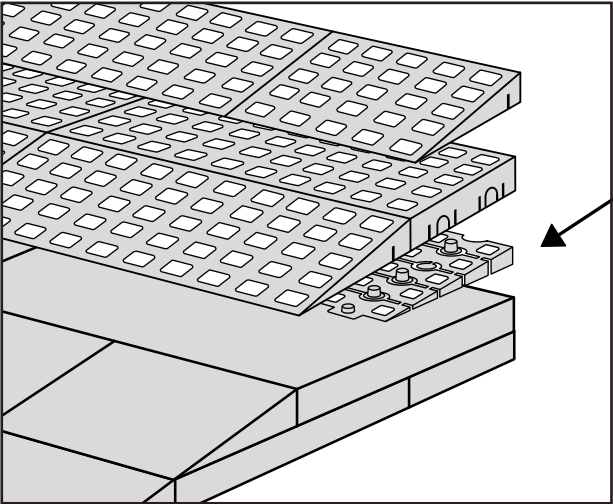

# RAMP KIT 102

Height: 3,6 - 9,1 cm

Width: 100 cm

Depth: 50 cm

# HEIGHT ADJUSTMENT

Remove Ramp Adjuster from toplayer:

Heights: