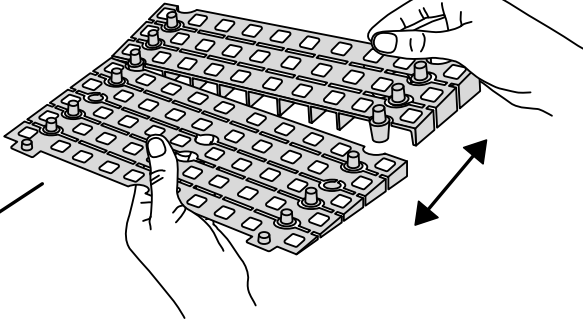

# RAMP KIT 102

Height: 3,6 - 9,1 cm

Width: 100 cm

Depth: 50 cm

# HEIGHT ADJUSTMENT

Remove Ramp Adjuster from toplayer:

Heights: