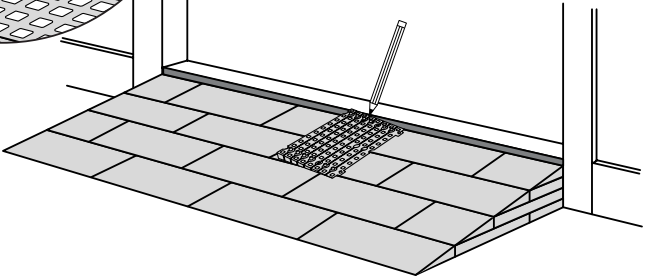

# RAMP KIT 102

Height: 3,6 - 9,1 cm

Width: 100 cm

Depth: 50 cm

# HEIGHT ADJUSTMENT

Remove Ramp Adjuster from toplayer:

Heights: