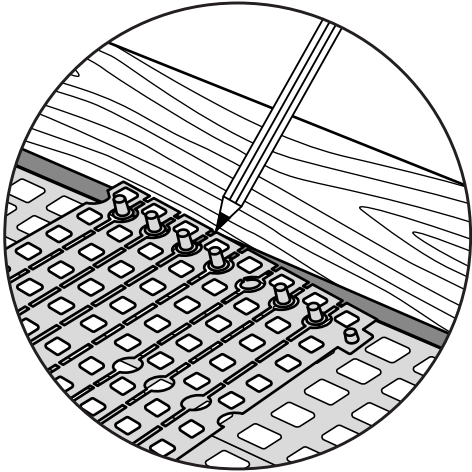

# RAMP KIT 102

Height: 3,6 - 9,1 cm

Width: 100 cm

Depth: 50 cm

# HEIGHT ADJUSTMENT

Remove Ramp Adjuster from toplayer:

Heights: