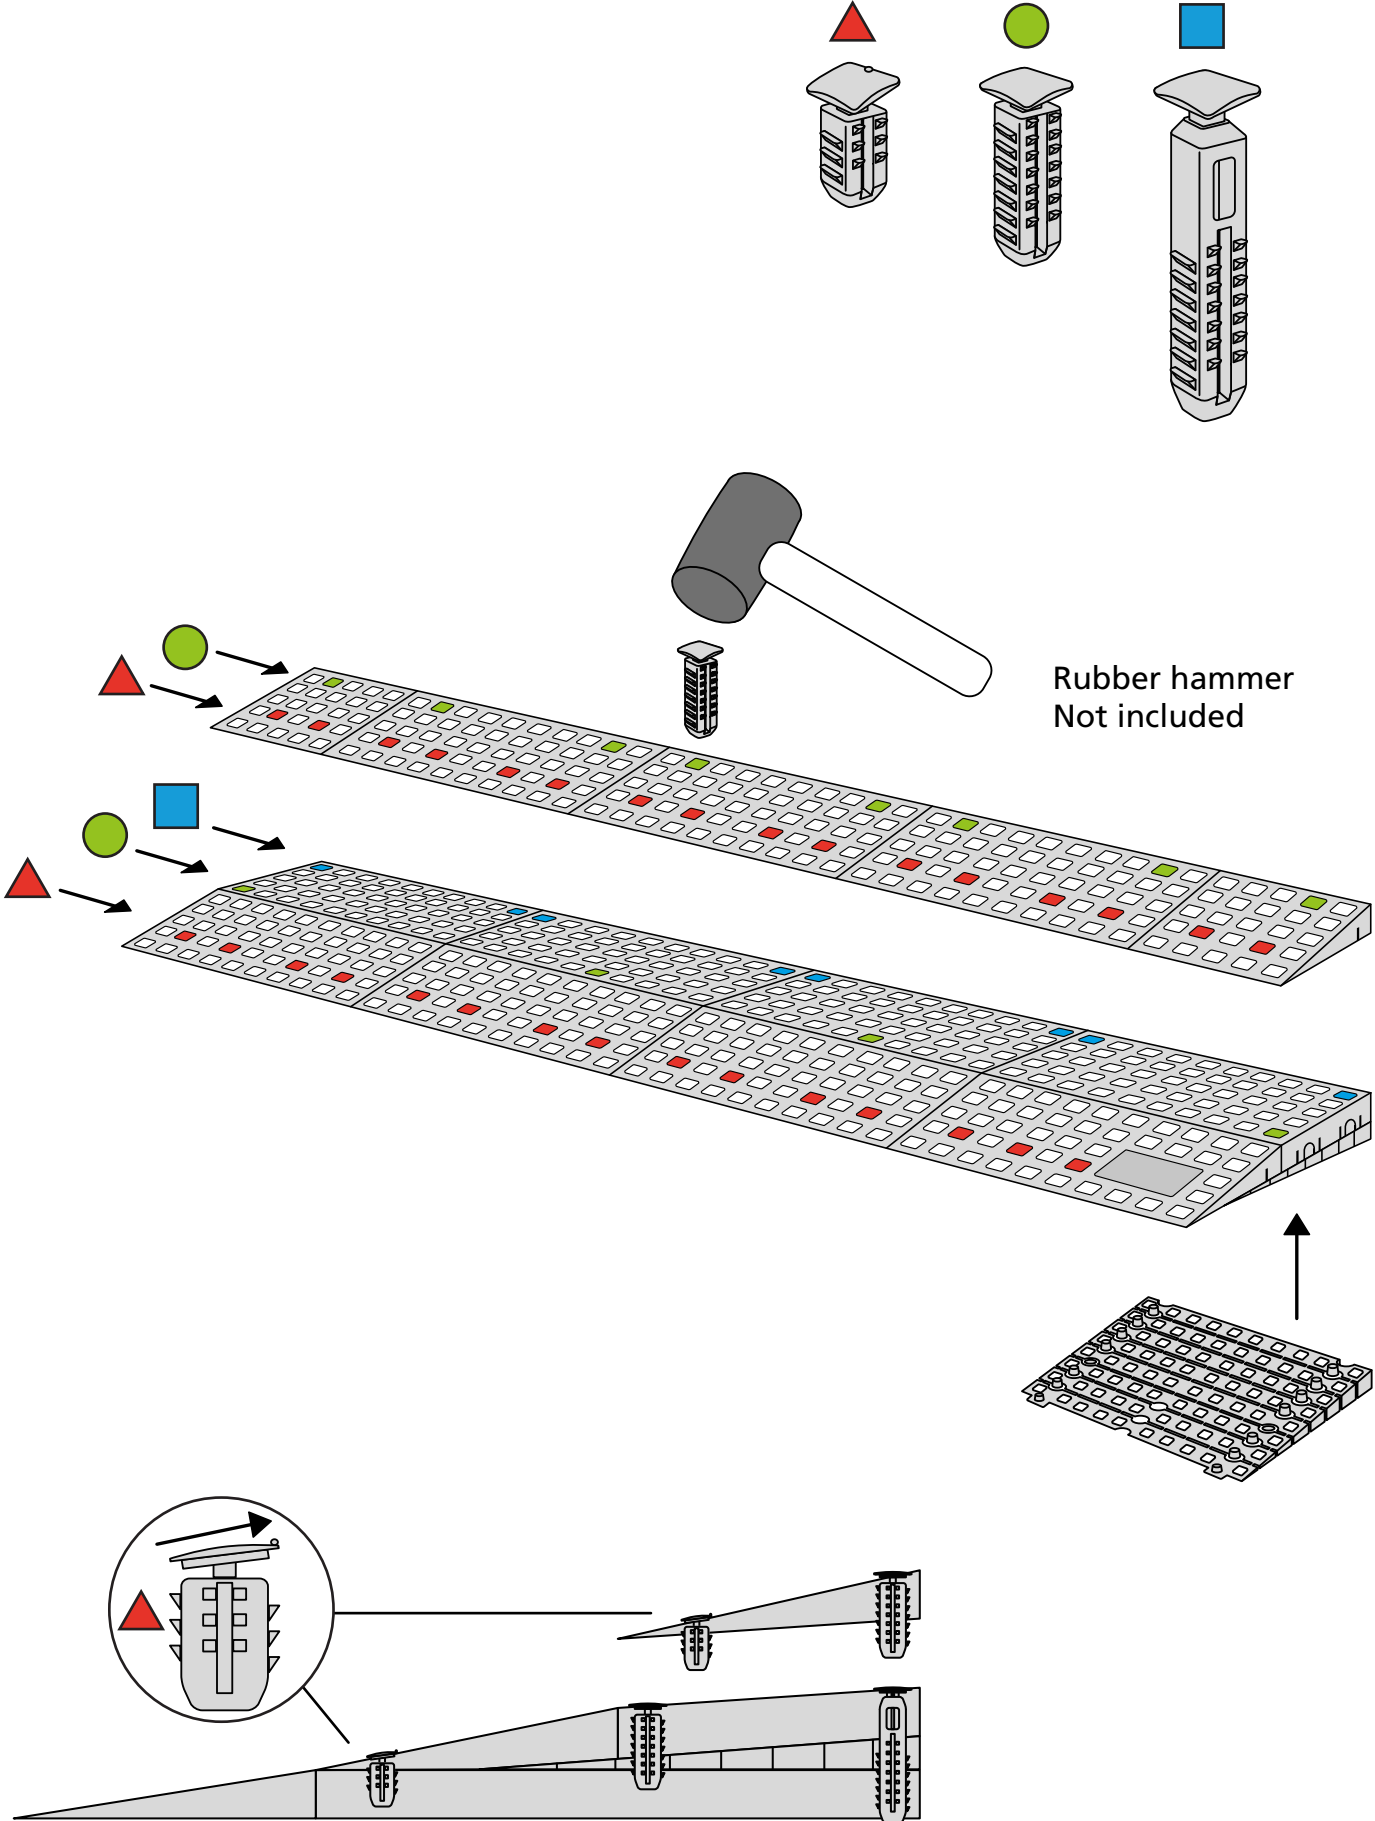

# RAMP KIT 102

Height: 3,6 - 9,1 cm

Width: 100 cm

Depth: 50 cm

# HEIGHT ADJUSTMENT

Remove Ramp Adjuster from toplayer:

Heights:

# MOUNTING WITH LOCKS