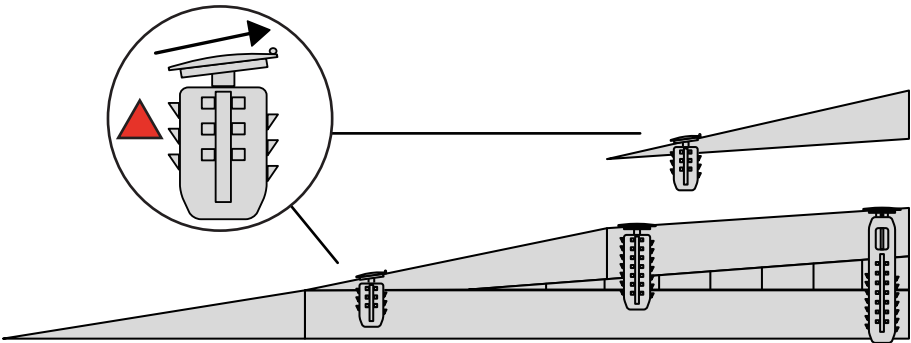

MOUNTING WITH LOCKS