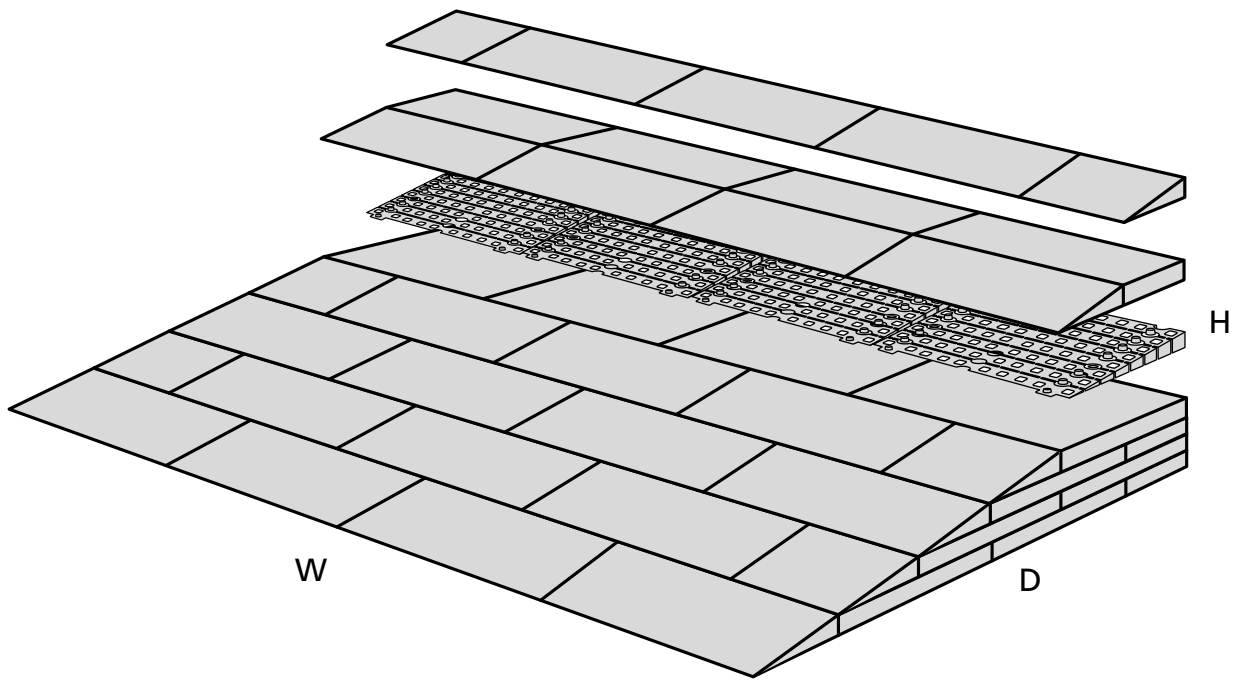

RAMP KIT 103N

Height: 7,2 - 12,7 cm

Width: 100 cm

Depth: 75 cm

Included

HEIGHT ADJUSTMENT

Remove Ramp Adjuster from toplayer:

Heights: