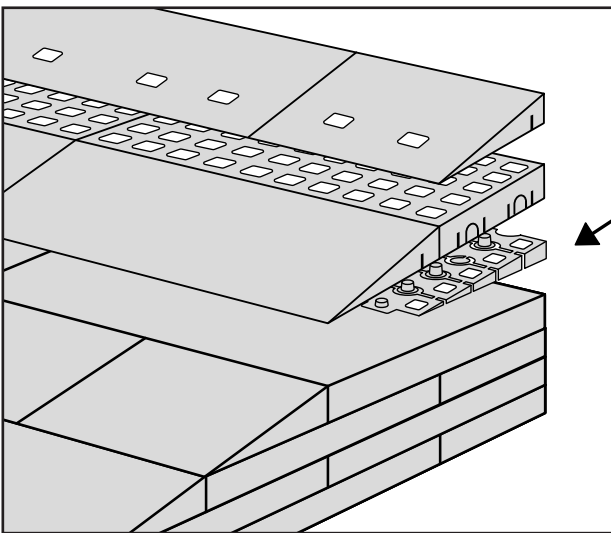

RAMP KIT 103N

Height: 7,2 - 12,7 cm

Width: 100 cm

Depth: 75 cm

Included

HEIGHT ADJUSTMENT

Remove Ramp Adjuster from toplayer:

Heights: