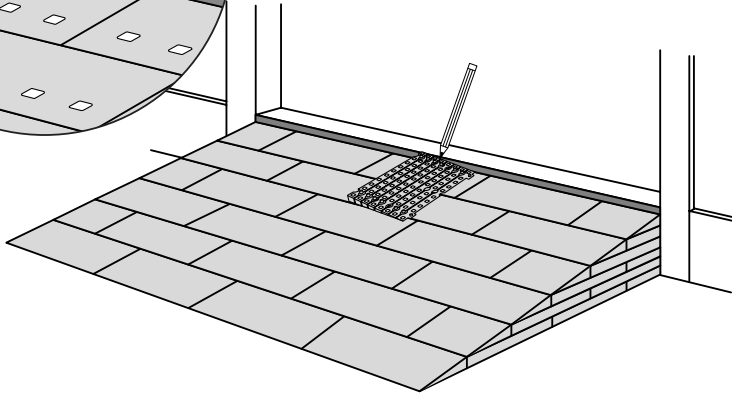

RAMP KIT 103N

Height: 7,2 - 12,7 cm

Width: 100 cm

Depth: 75 cm

Included

HEIGHT ADJUSTMENT

Remove Ramp Adjuster from toplayer:

Heights: