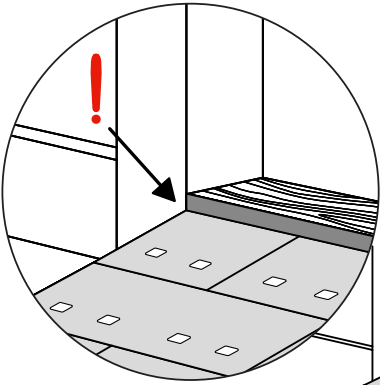

RAMP KIT 103N

Height: 7,2 - 12,7 cm

Width: 100 cm

Depth: 75 cm

Included

HEIGHT ADJUSTMENT

Remove Ramp Adjuster from toplayer:

Heights: