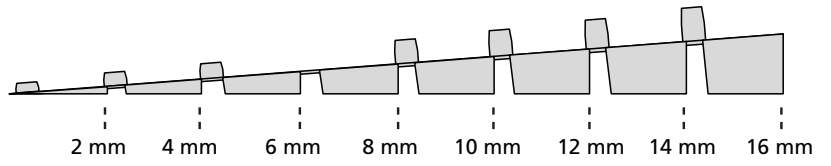

RAMP KIT 103N

Height: 7,2 - 12,7 cm

Width: 100 cm

Depth: 75 cm

Included

HEIGHT ADJUSTMENT

Remove Ramp Adjuster from toplayer:

Heights: