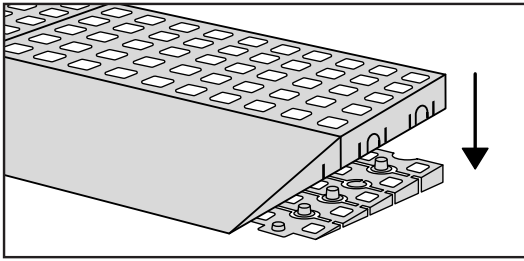

RAMP KIT 103N

Height: 7,2 - 12,7 cm

Width: 100 cm

Depth: 75 cm

Included

HEIGHT ADJUSTMENT

Remove Ramp Adjuster from toplayer:

Heights: