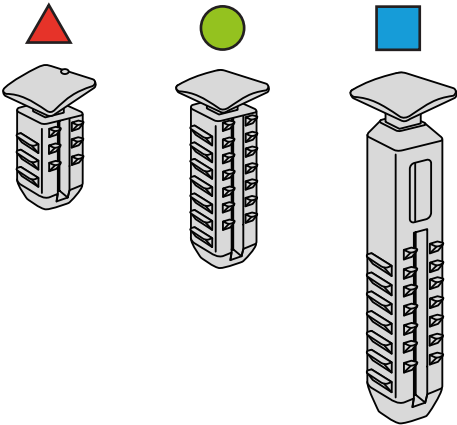

MOUNTING WITH LOCKS