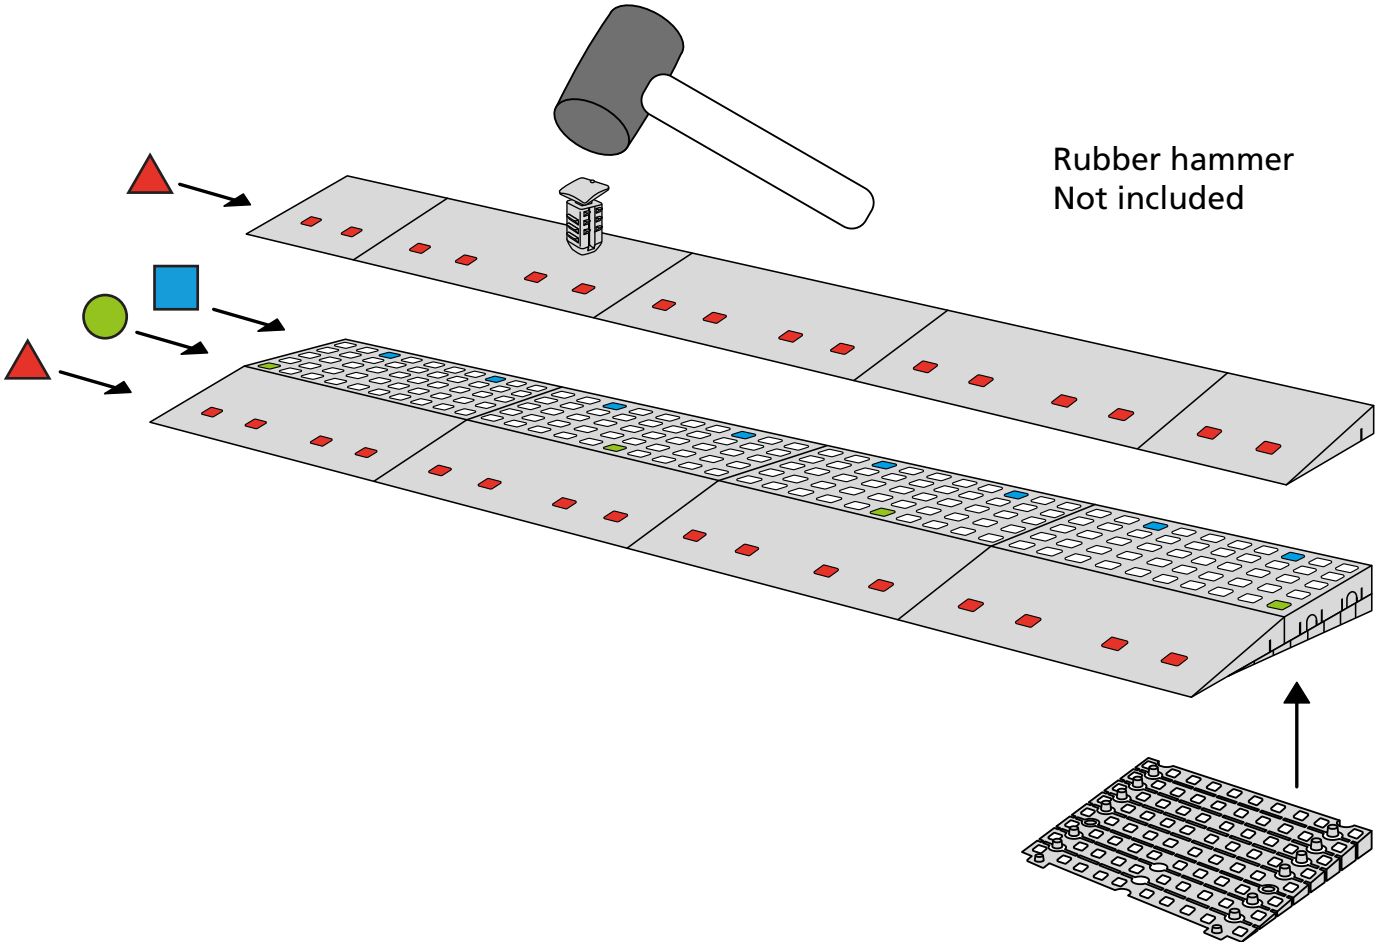

MOUNTING WITH LOCKS