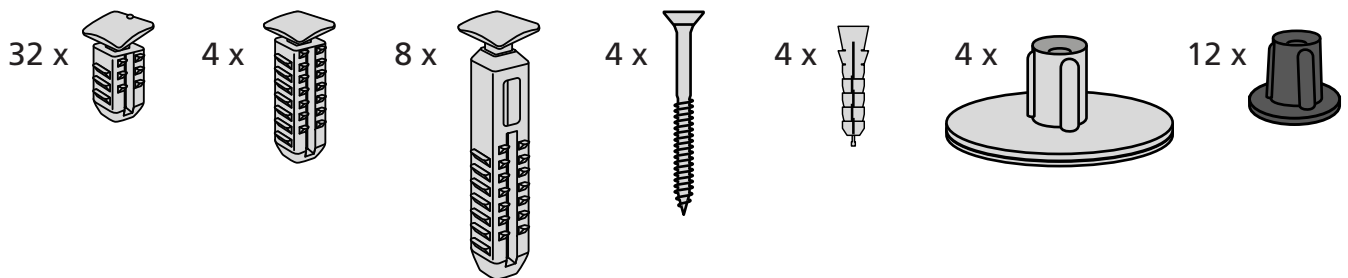

RAMP KIT 103N

Height: 7,2 - 12,7 cm

Width: 100 cm

Depth: 75 cm

Included

HEIGHT ADJUSTMENT

Remove Ramp Adjuster from toplayer:

Heights: