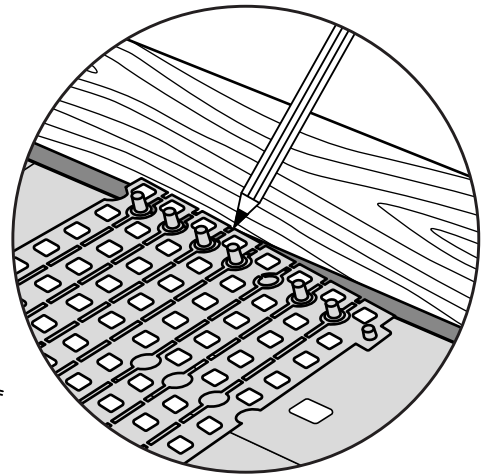

RAMP KIT 103N

Height: 7,2 - 12,7 cm

Width: 100 cm

Depth: 75 cm

Included

HEIGHT ADJUSTMENT

Remove Ramp Adjuster from toplayer:

Heights: