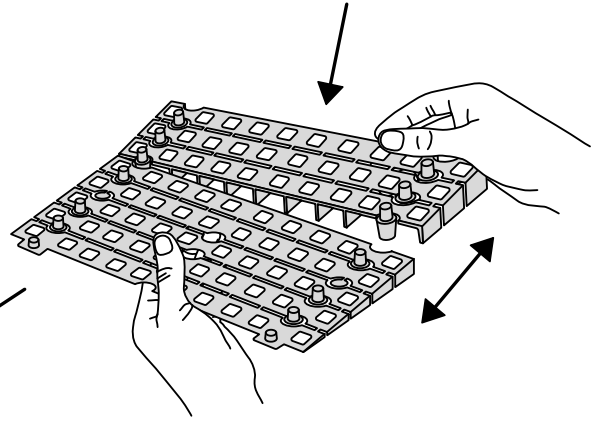

RAMP KIT 103N

Height: 7,2 - 12,7 cm

Width: 100 cm

Depth: 75 cm

Included

HEIGHT ADJUSTMENT

Remove Ramp Adjuster from toplayer:

Heights: