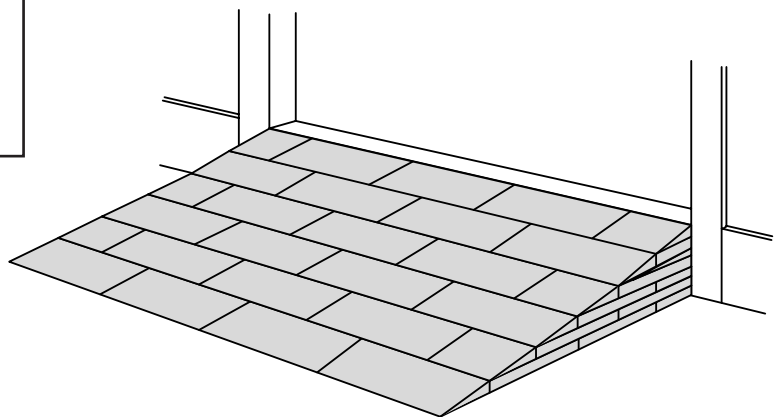

RAMP KIT 103N

Height: 7,2 - 12,7 cm

Width: 100 cm

Depth: 75 cm

Included

HEIGHT ADJUSTMENT

Remove Ramp Adjuster from toplayer:

Heights: