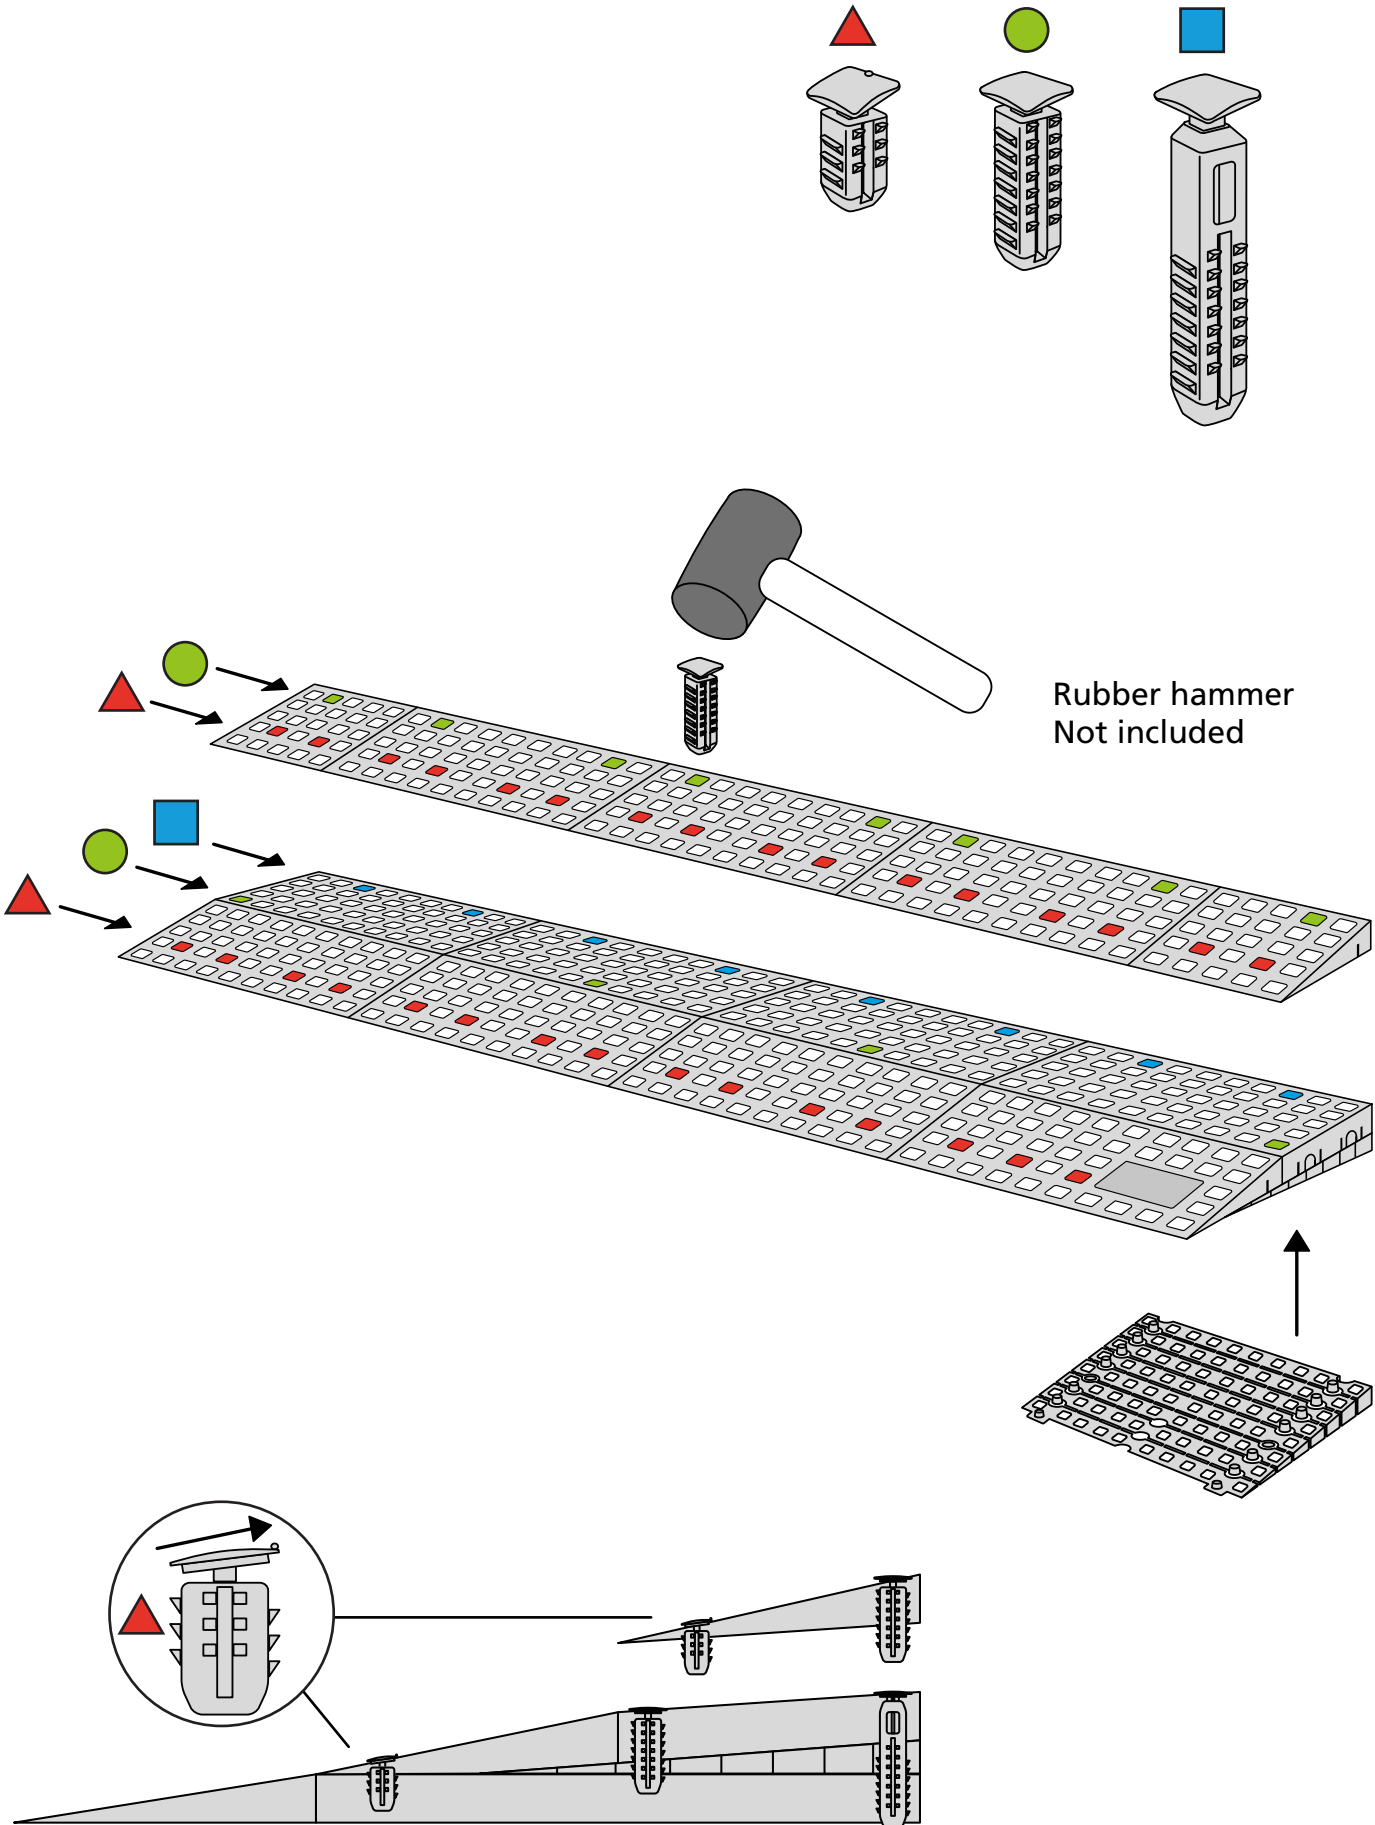

RAMP KIT 103S

Height: 7,2 - 12,7 cm

Width: 100 cm

Depth: 75 cm

Included

Danish Design Pat. Pend. and produced
in Denmark by Excellent Systems A/S

HEIGHT ADJUSTMENT

Remove Ramp Adjuster from toplayer:

Heights:

MOUNTING WITH LOCKS

FASTENING WITH MOUNTING PAD

Indoor:

FASTENING WITH STOPPERS

info@ex-as.com | Møllevvej 2 - 8544 Mørke - DK | +45 86377133