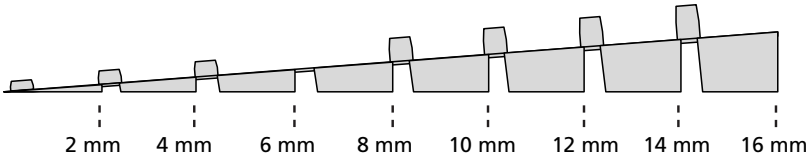

HEIGHT ADJUSTMENT

Remove Ramp Adjuster from toplayer:

Heights: