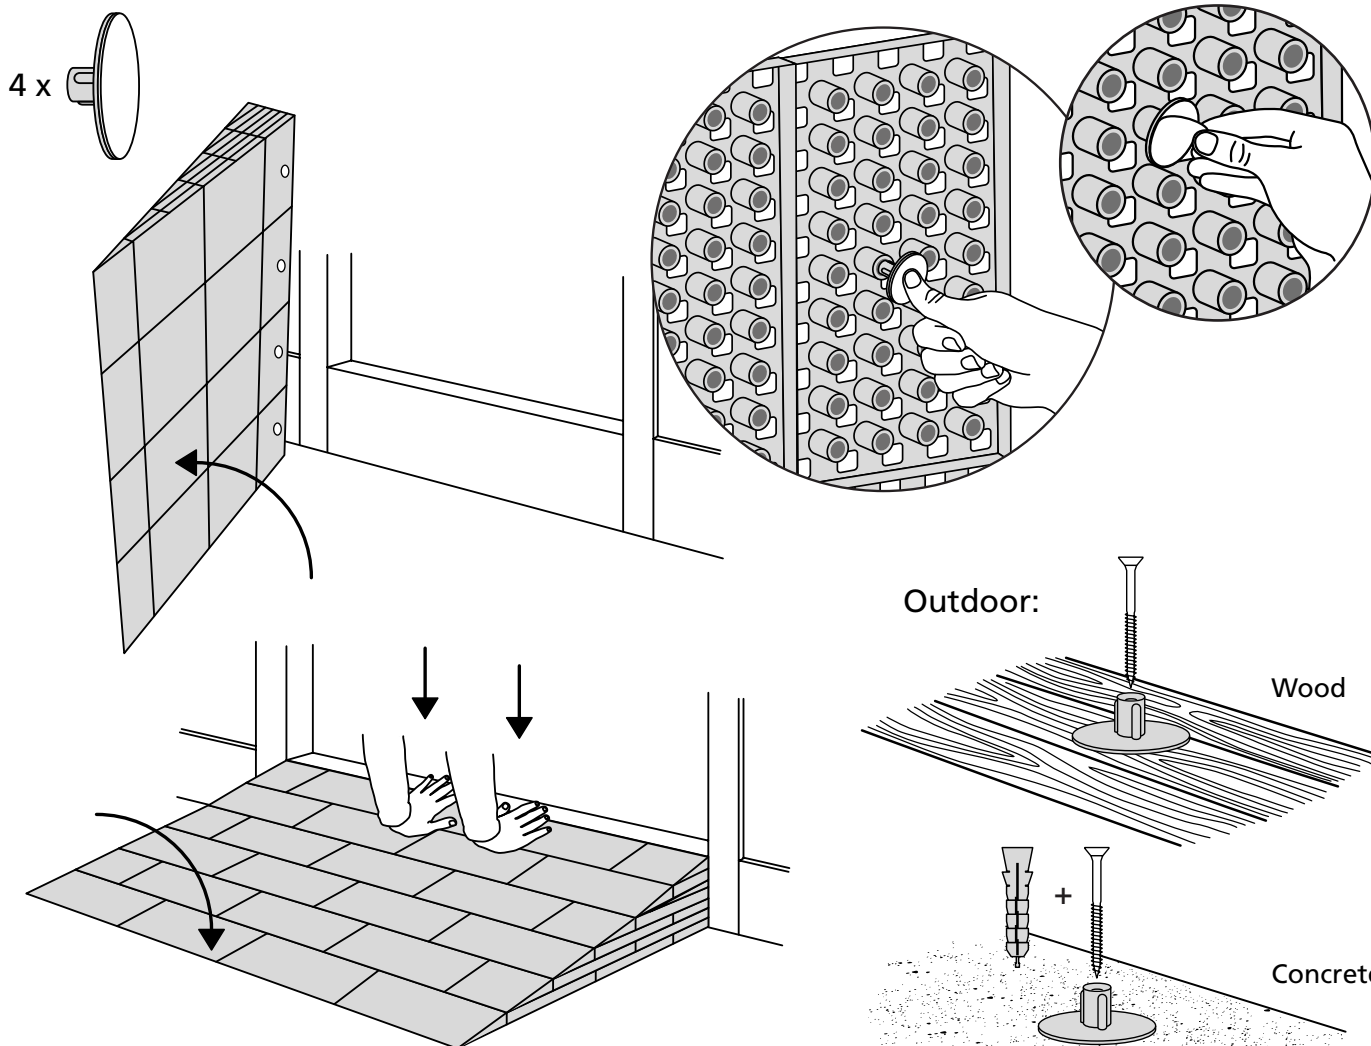

FASTENING WITH MOUNTING PAD

Indoor: