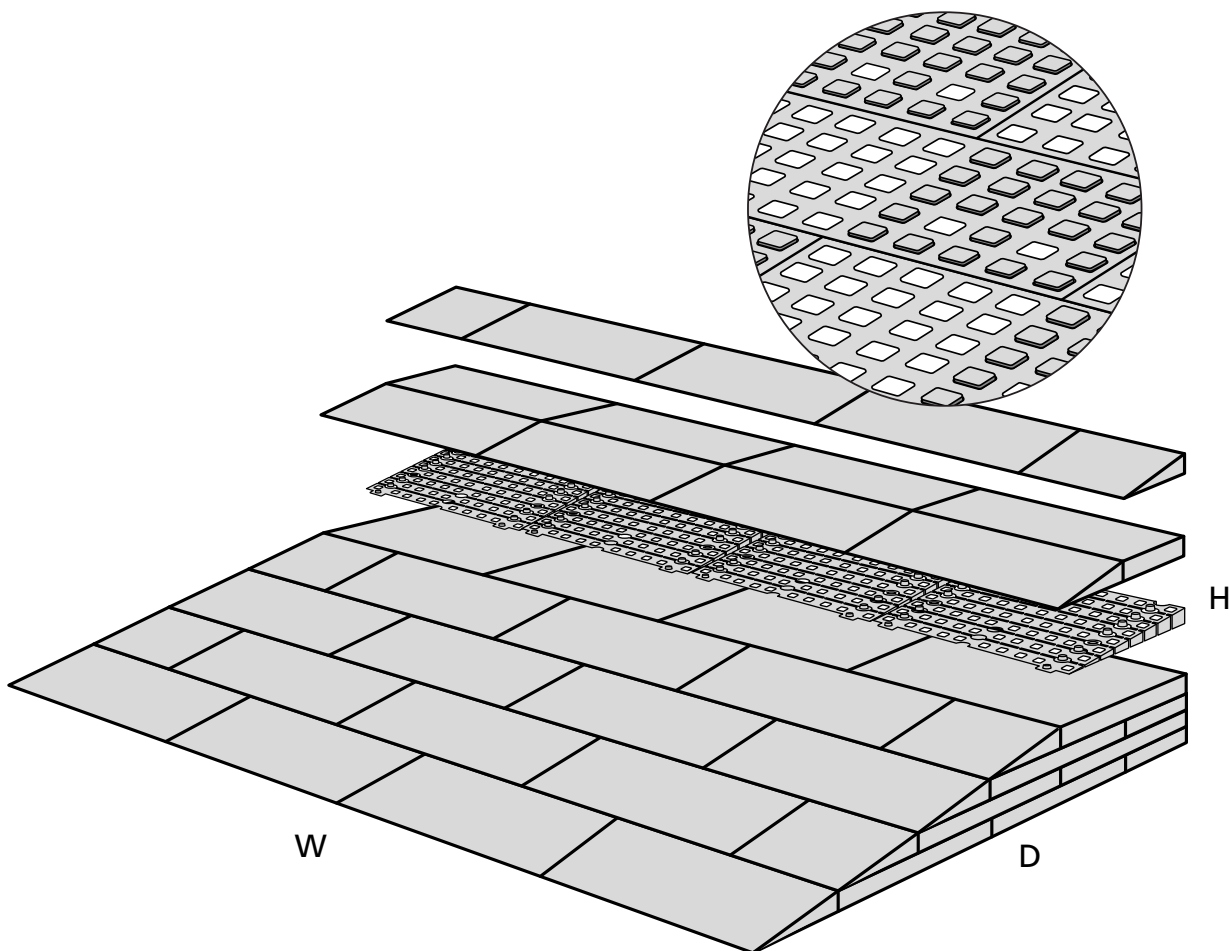

RAMP KIT 103S

Height: 7,2 - 12,7 cm

Width: 100 cm

Depth: 75 cm

Included

Danish Design Pat. Pend. and produced
in Denmark by Excellent Systems A/S

HEIGHT ADJUSTMENT

Remove Ramp Adjuster from toplayer: