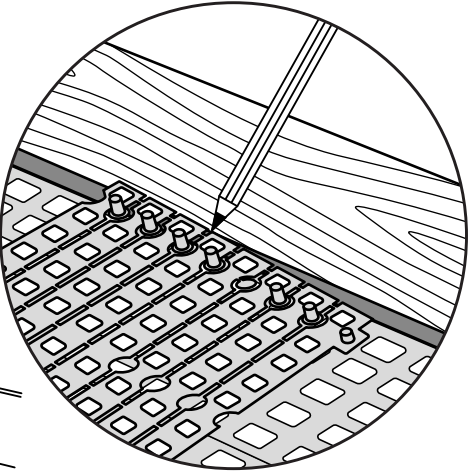

HEIGHT ADJUSTMENT

Remove Ramp Adjuster from toplayer:

Heights: