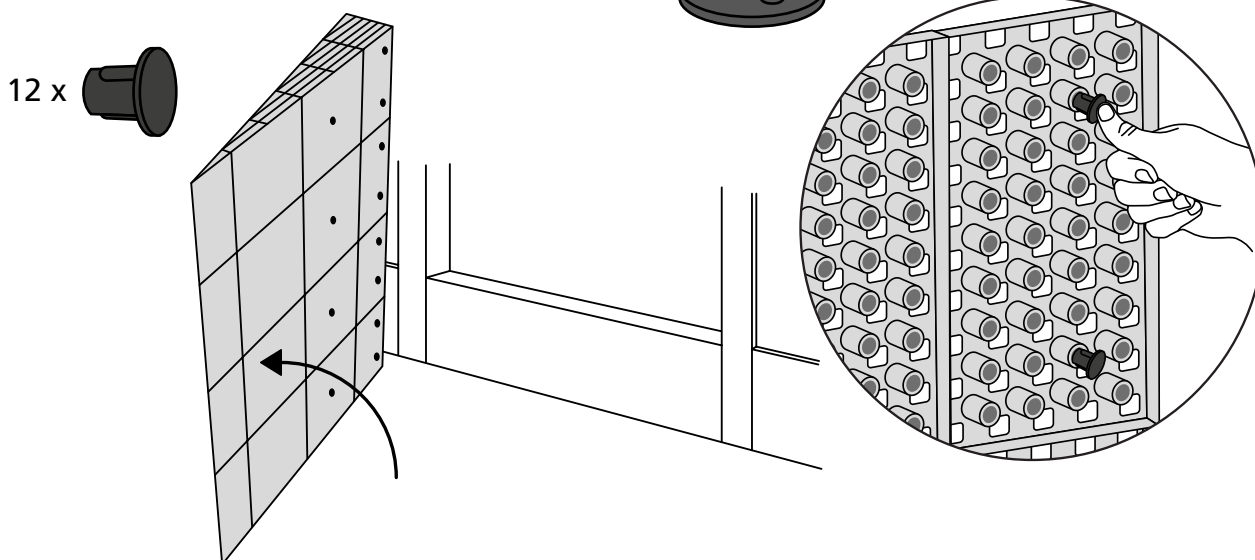

FASTENING WITH STOPPERS

info@ex-as.com | Møllevvej 2 - 8544 Mørke - DK | +45 86377133