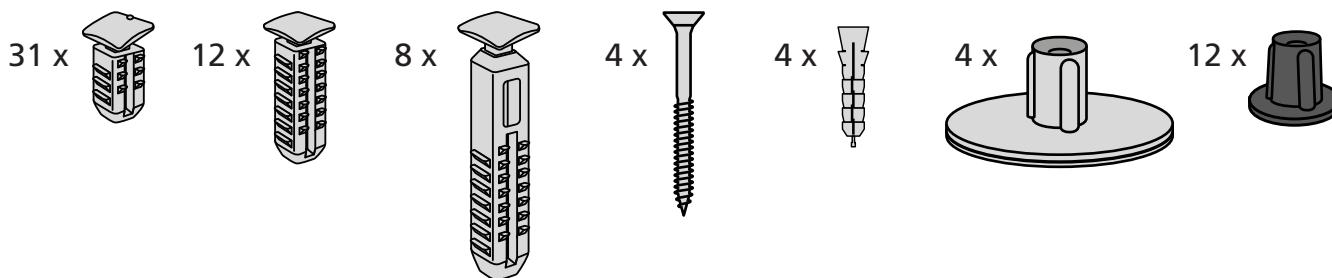

RAMP KIT 103S

Height: 7,2 - 12,7 cm

Width: 100 cm

Depth: 75 cm

Included

Danish Design Pat. Pend. and produced
in Denmark by Excellent Systems A/S

HEIGHT ADJUSTMENT

Remove Ramp Adjuster from toplayer: