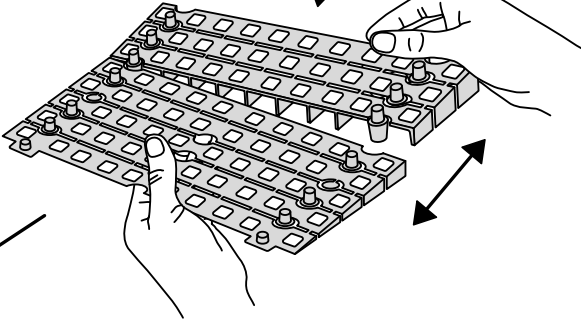

HEIGHT ADJUSTMENT

Remove Ramp Adjuster from toplayer:

Heights: