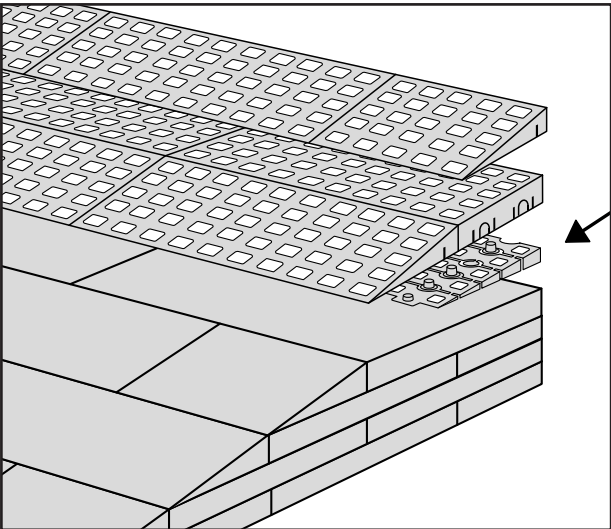

HEIGHT ADJUSTMENT

Remove Ramp Adjuster from toplayer:

Heights: