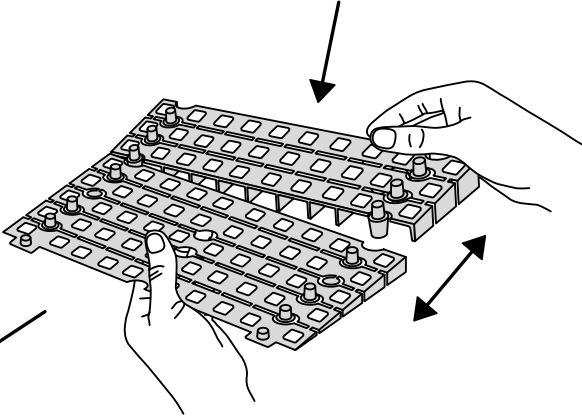

RAMP KIT 103

Height: 7,2 - 12,7 cm

Width: 100 cm

Depth: 75 cm

Included

HEIGHT ADJUSTMENT

Remove Ramp Adjuster from toplayer:

Heights: