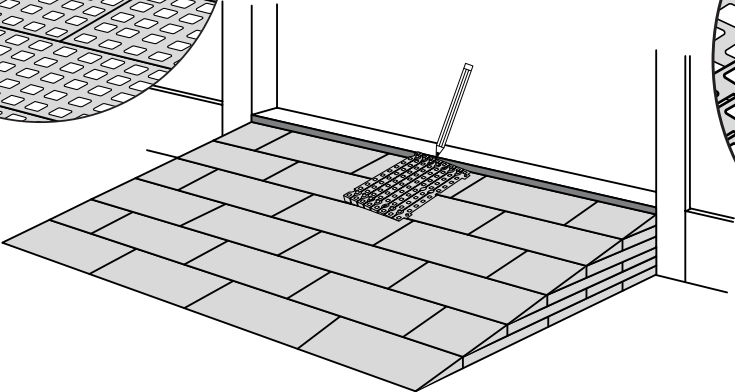

RAMP KIT 103

Height: 7,2 - 12,7 cm

Width: 100 cm

Depth: 75 cm

Included

HEIGHT ADJUSTMENT

Remove Ramp Adjuster from toplayer:

Heights: