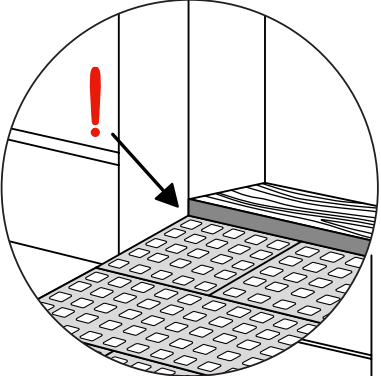

RAMP KIT 103

Height: 7,2 - 12,7 cm

Width: 100 cm

Depth: 75 cm

Included

HEIGHT ADJUSTMENT

Remove Ramp Adjuster from toplayer:

Heights: