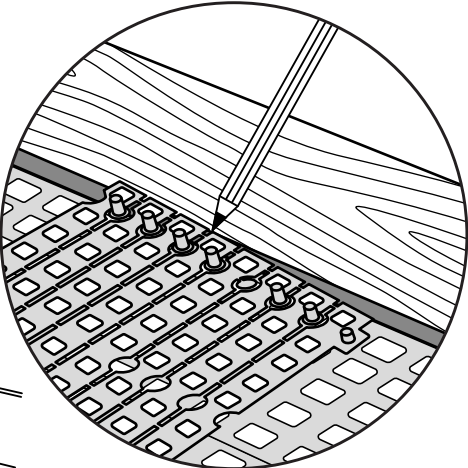

RAMP KIT 103

Height: 7,2 - 12,7 cm

Width: 100 cm

Depth: 75 cm

Included

HEIGHT ADJUSTMENT

Remove Ramp Adjuster from toplayer:

Heights: