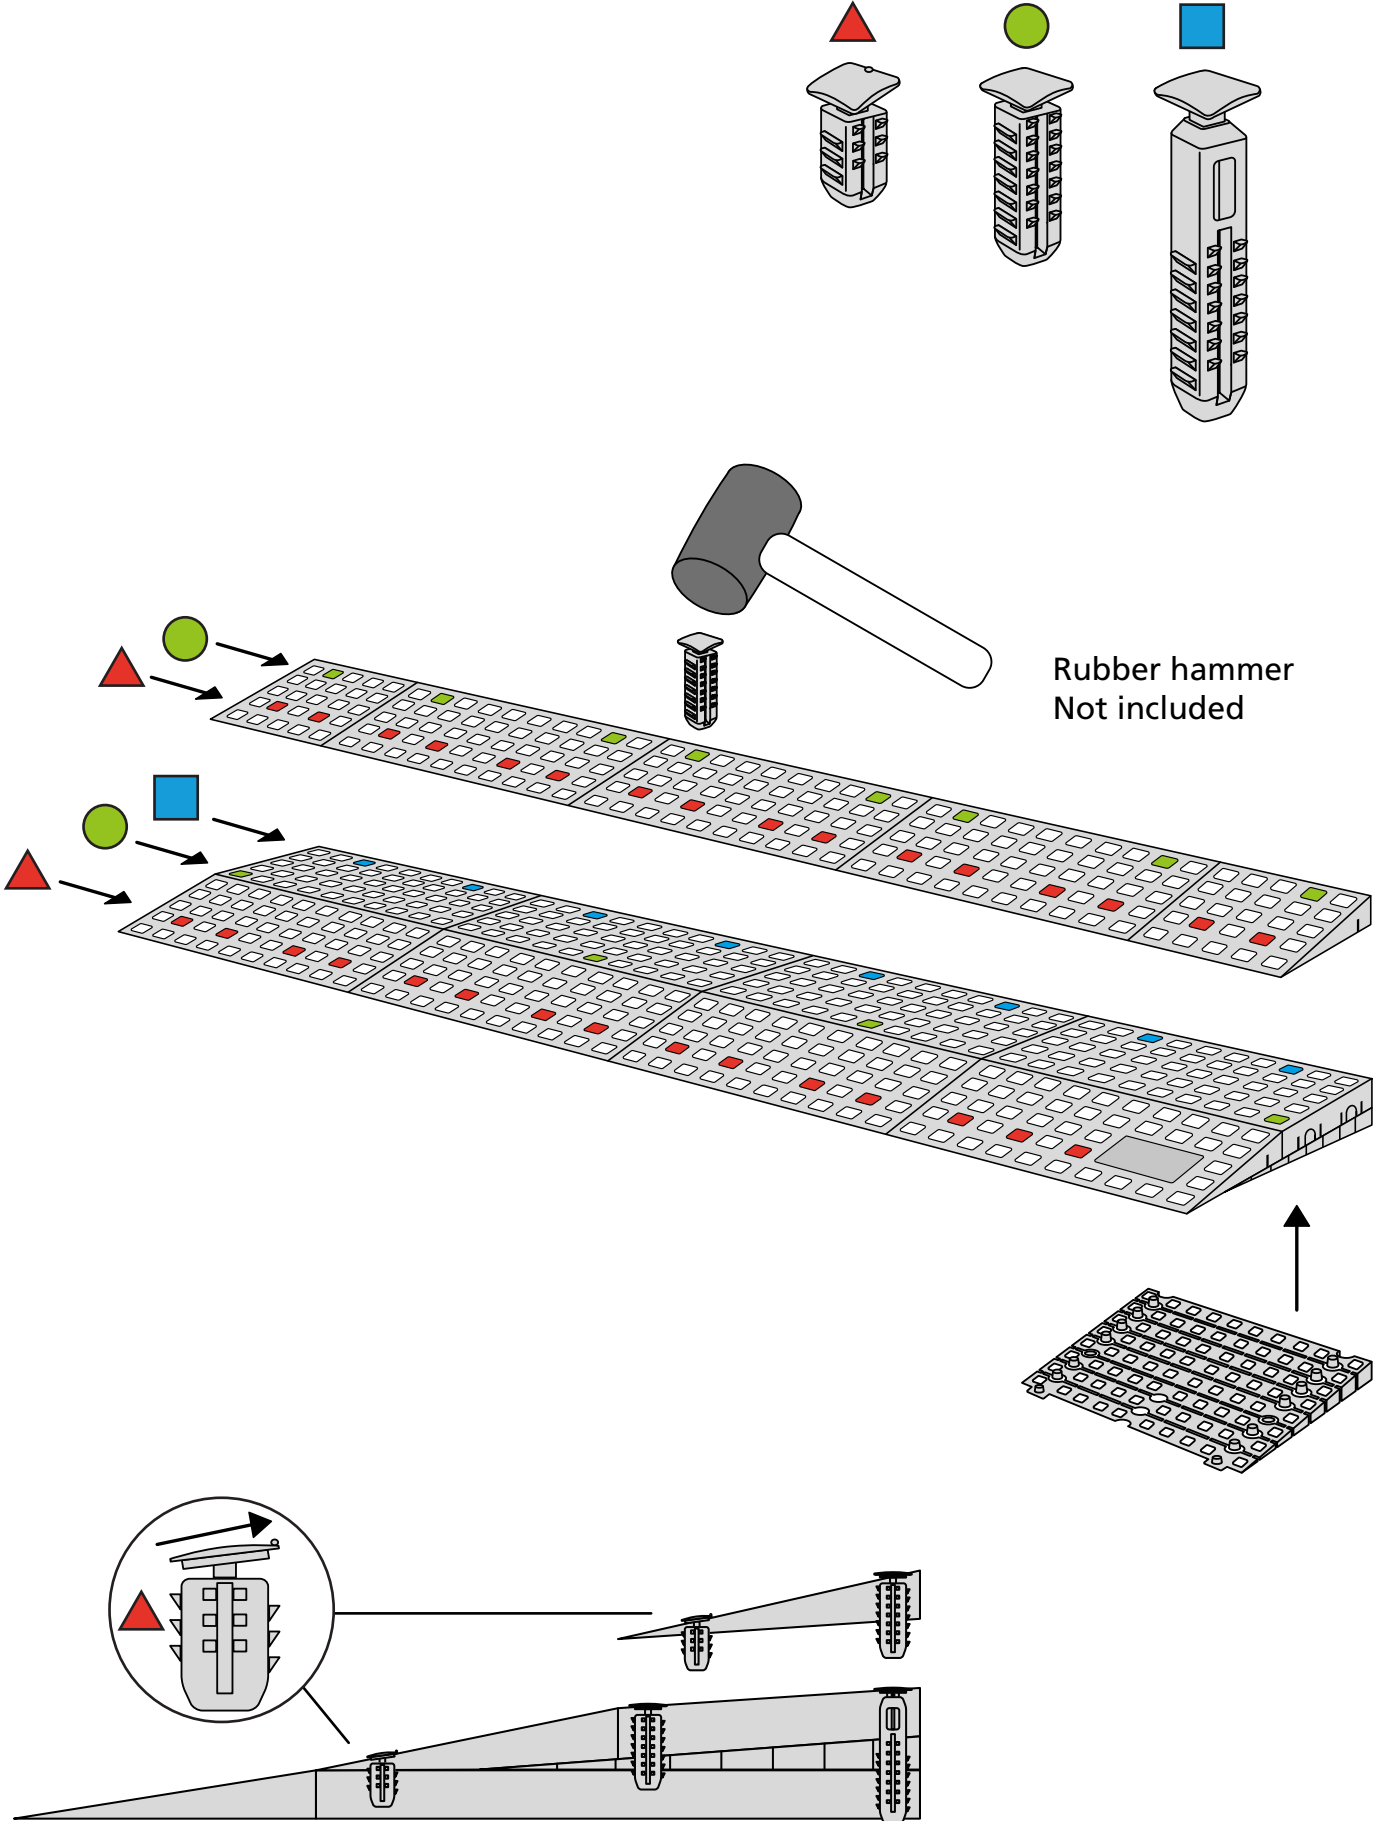

MOUNTING WITH LOCKS