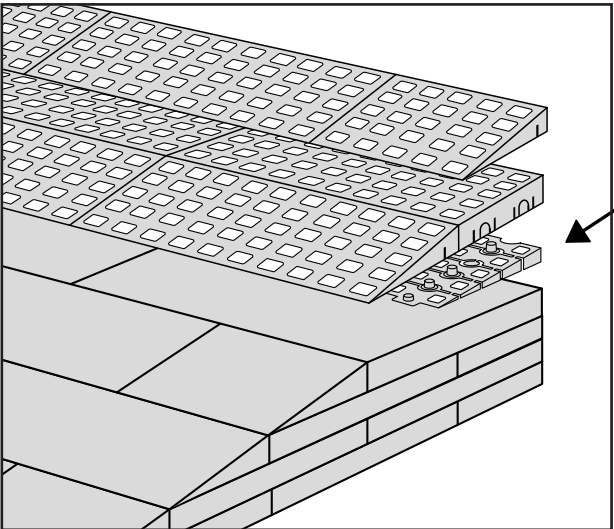

RAMP KIT 103

Height: 7,2 - 12,7 cm

Width: 100 cm

Depth: 75 cm

Included

HEIGHT ADJUSTMENT

Remove Ramp Adjuster from toplayer:

Heights: