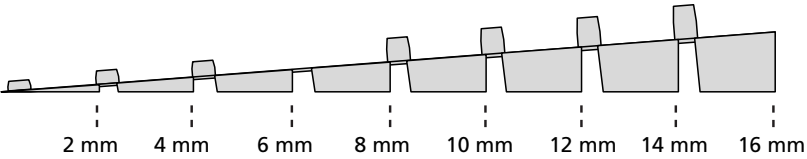

RAMP KIT 103

Height: 7,2 - 12,7 cm

Width: 100 cm

Depth: 75 cm

Included

HEIGHT ADJUSTMENT

Remove Ramp Adjuster from toplayer:

Heights: