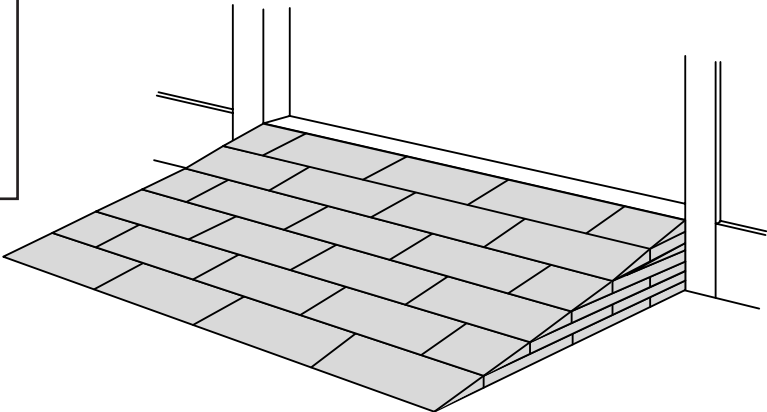

RAMP KIT 103

Height: 7,2 - 12,7 cm

Width: 100 cm

Depth: 75 cm

Included

HEIGHT ADJUSTMENT

Remove Ramp Adjuster from toplayer:

Heights: