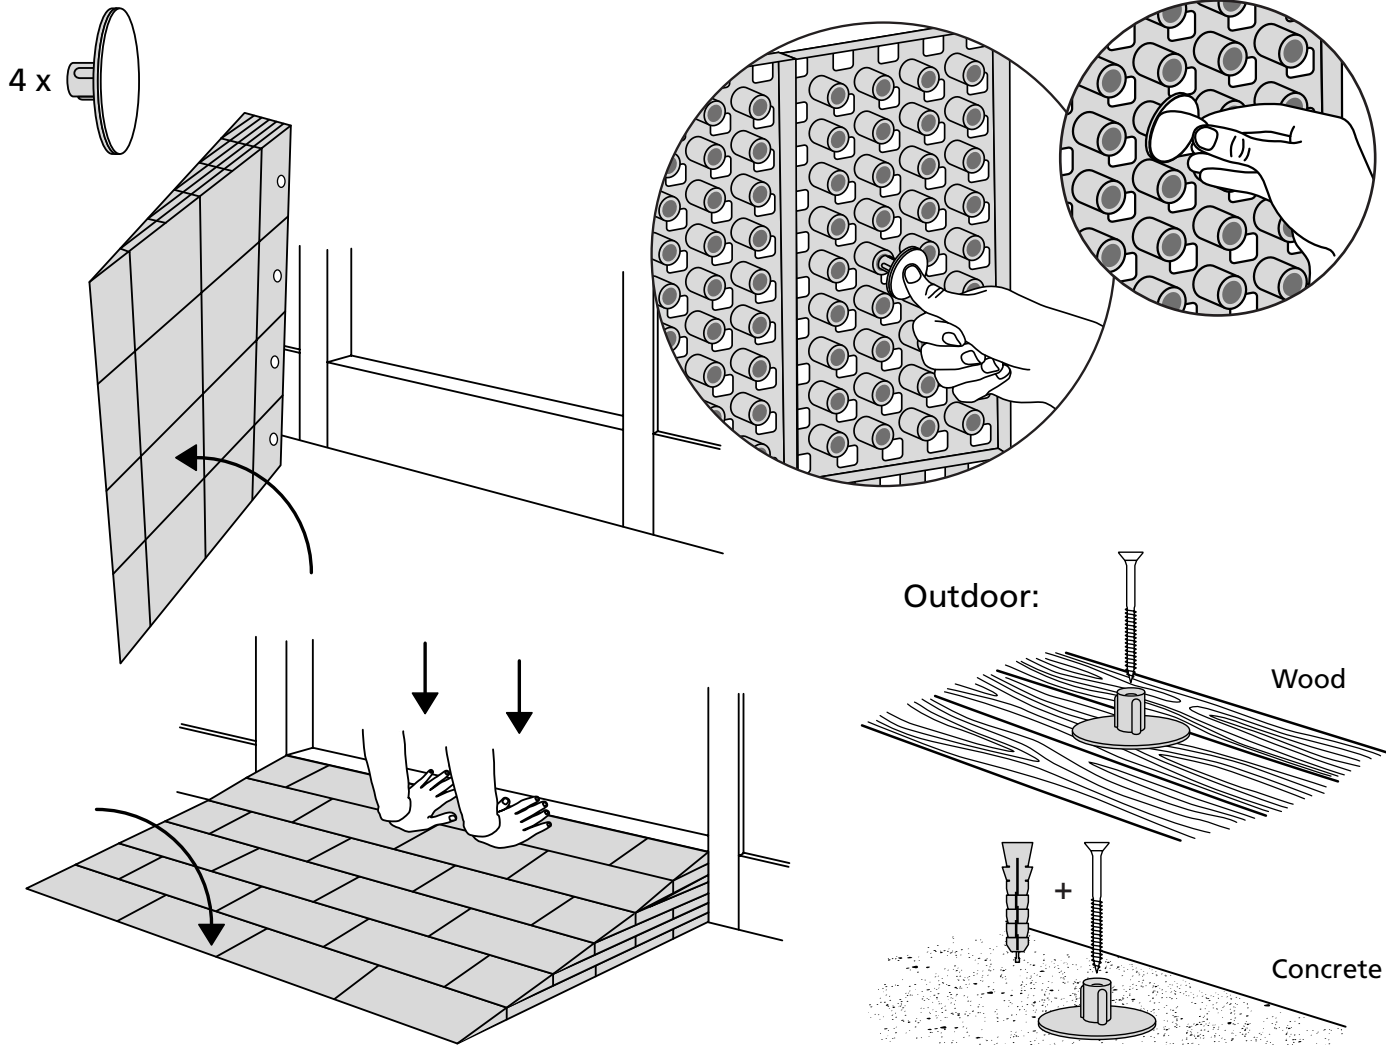

FASTENING WITH MOUNTING PAD

Indoor: