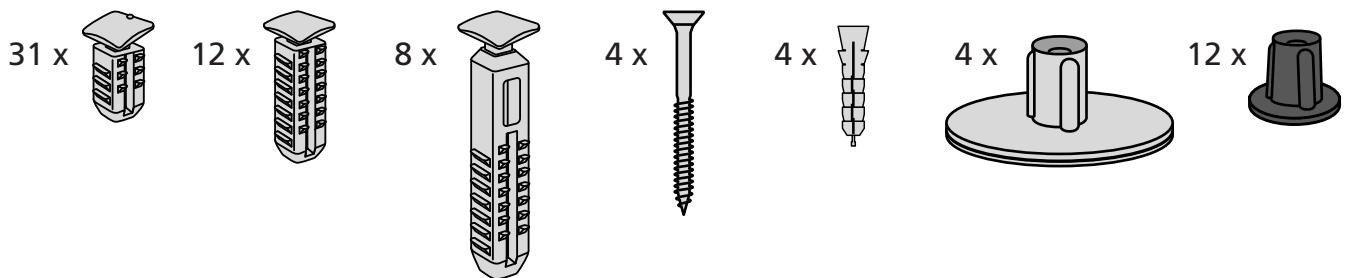

RAMP KIT 103

Height: 7,2 - 12,7 cm

Width: 100 cm

Depth: 75 cm

Included

HEIGHT ADJUSTMENT

Remove Ramp Adjuster from toplayer:

Heights: