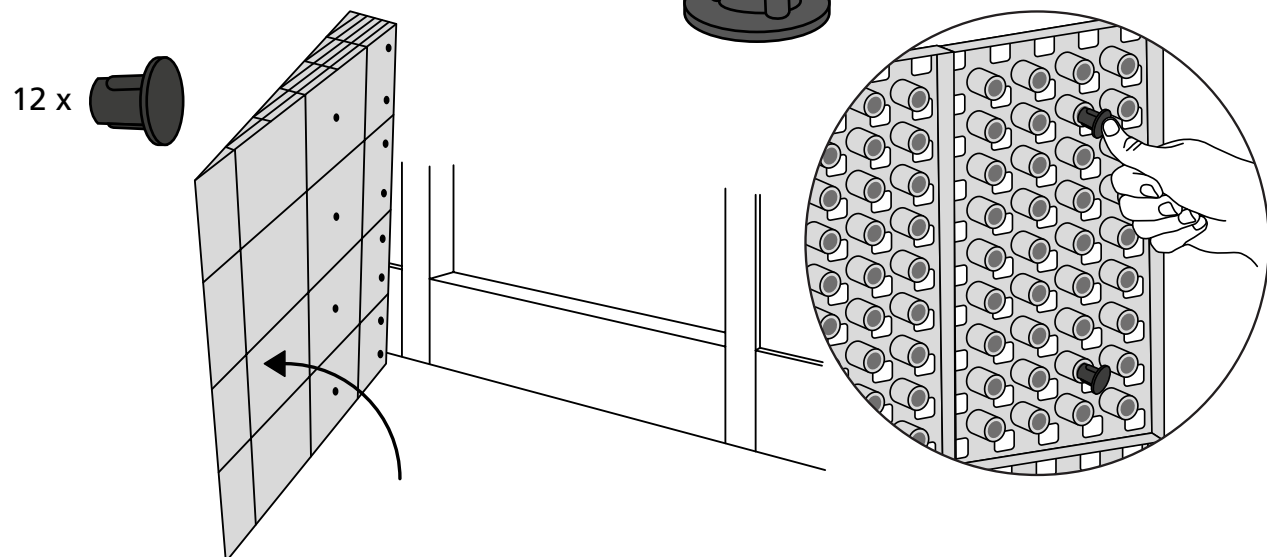

FASTENING WITH STOPPERS

info@ex-as.com | Møllevvej 2 - 8544 Mørke - DK | +45 86377133