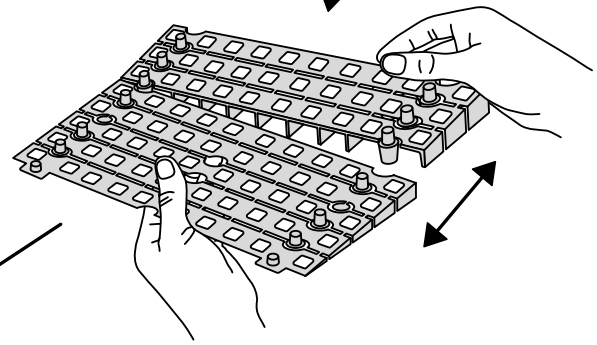

# RAMP KIT 105N

Height: 14,4 - 19,9 cm

Width: 100 cm

Depth: 125 cm

## Included

# HEIGHT ADJUSTMENT

Remove Ramp Adjuster from toplayer:

Heights: