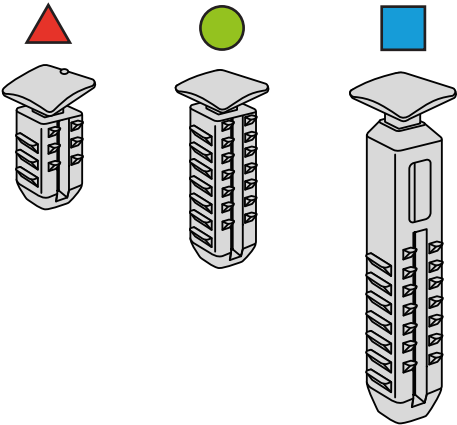

# HEIGHT ADJUSTMENT

Remove Ramp Adjuster from toplayer:

Heights:

# MOUNTING WITH LOCKS