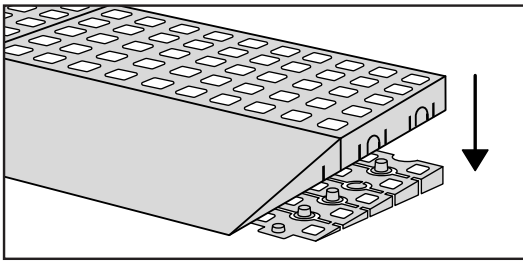

# RAMP KIT 105N

Height: 14,4 - 19,9 cm

Width: 100 cm

Depth: 125 cm

## Included

# HEIGHT ADJUSTMENT

Remove Ramp Adjuster from toplayer:

Heights: