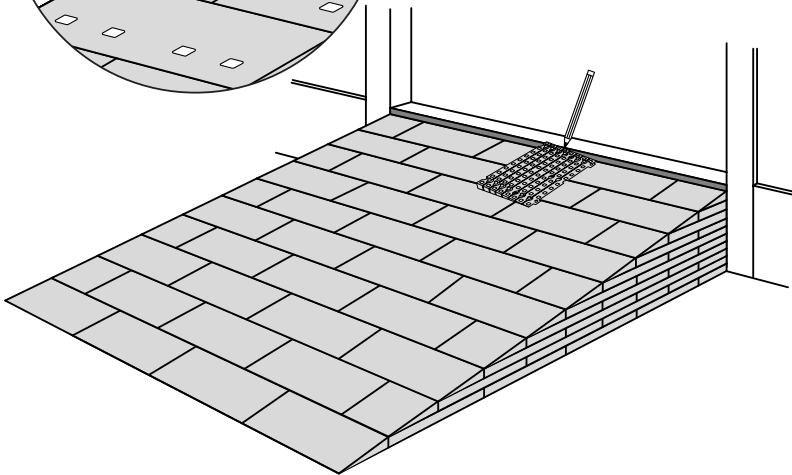

# RAMP KIT 105N

Height: 14,4 - 19,9 cm

Width: 100 cm

Depth: 125 cm

## Included

# HEIGHT ADJUSTMENT

Remove Ramp Adjuster from toplayer:

Heights: