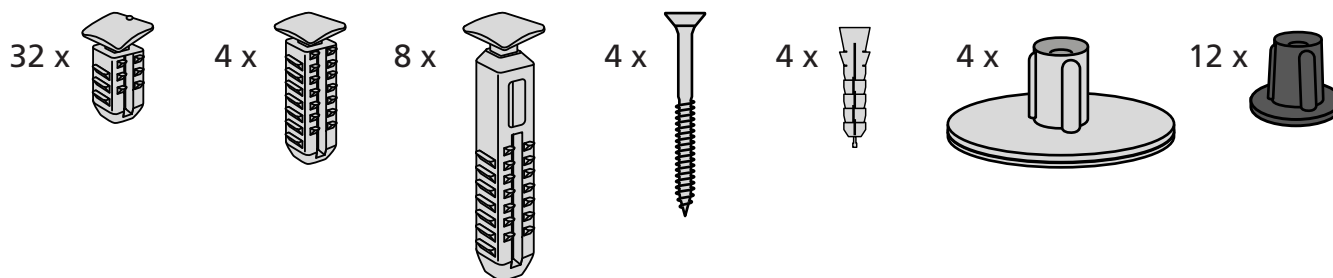

RAMP KIT 105N

Height: 14,4 - 19,9 cm

Width: 100 cm

Depth: 125 cm

Included