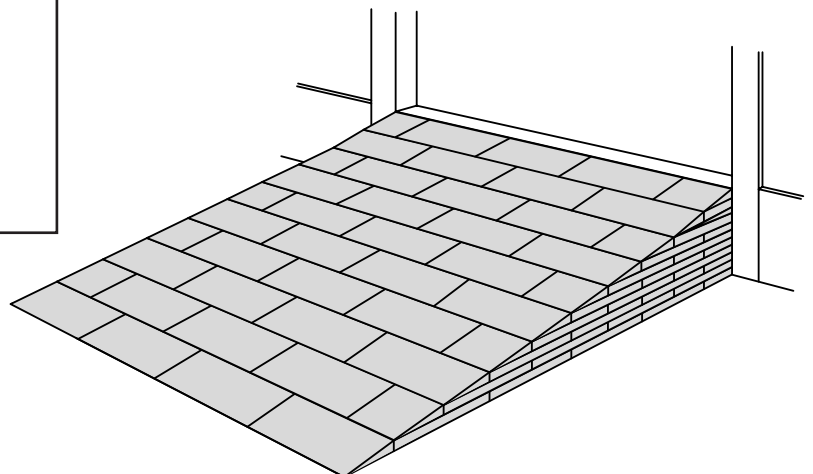

# RAMP KIT 105N

Height: 14,4 - 19,9 cm

Width: 100 cm

Depth: 125 cm

## Included

# HEIGHT ADJUSTMENT

Remove Ramp Adjuster from toplayer:

Heights: