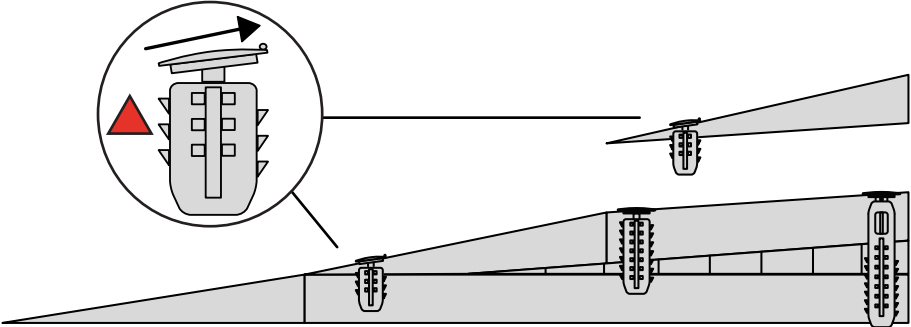

MOUNTING WITH LOCKS