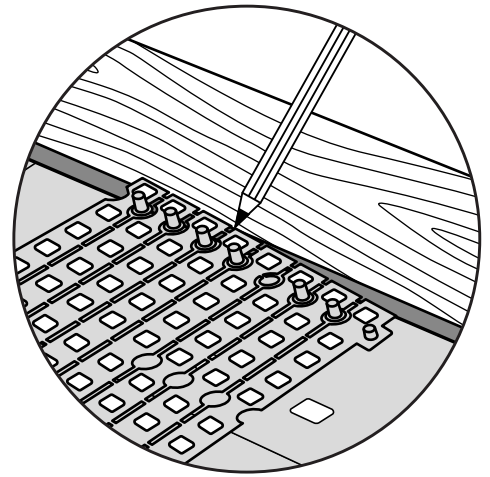

# RAMP KIT 105N

Height: 14,4 - 19,9 cm

Width: 100 cm

Depth: 125 cm

## Included

# HEIGHT ADJUSTMENT

Remove Ramp Adjuster from toplayer:

Heights: