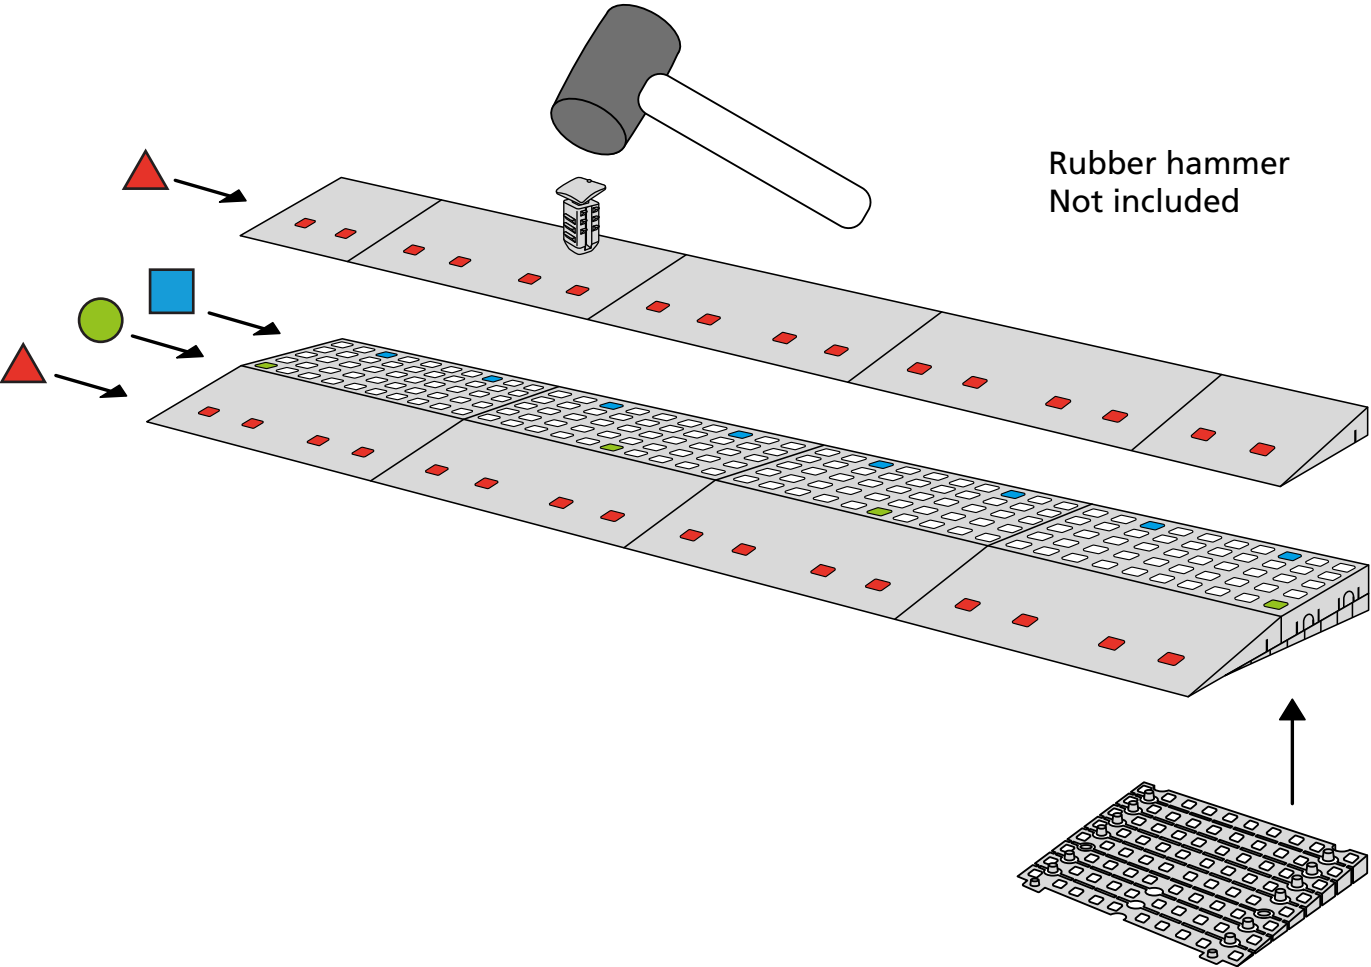

MOUNTING WITH LOCKS