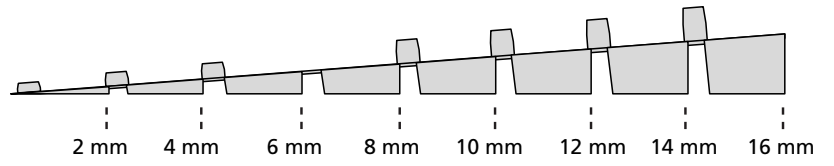

HEIGHT ADJUSTMENT

Remove Ramp Adjuster from toplayer:

Heights: