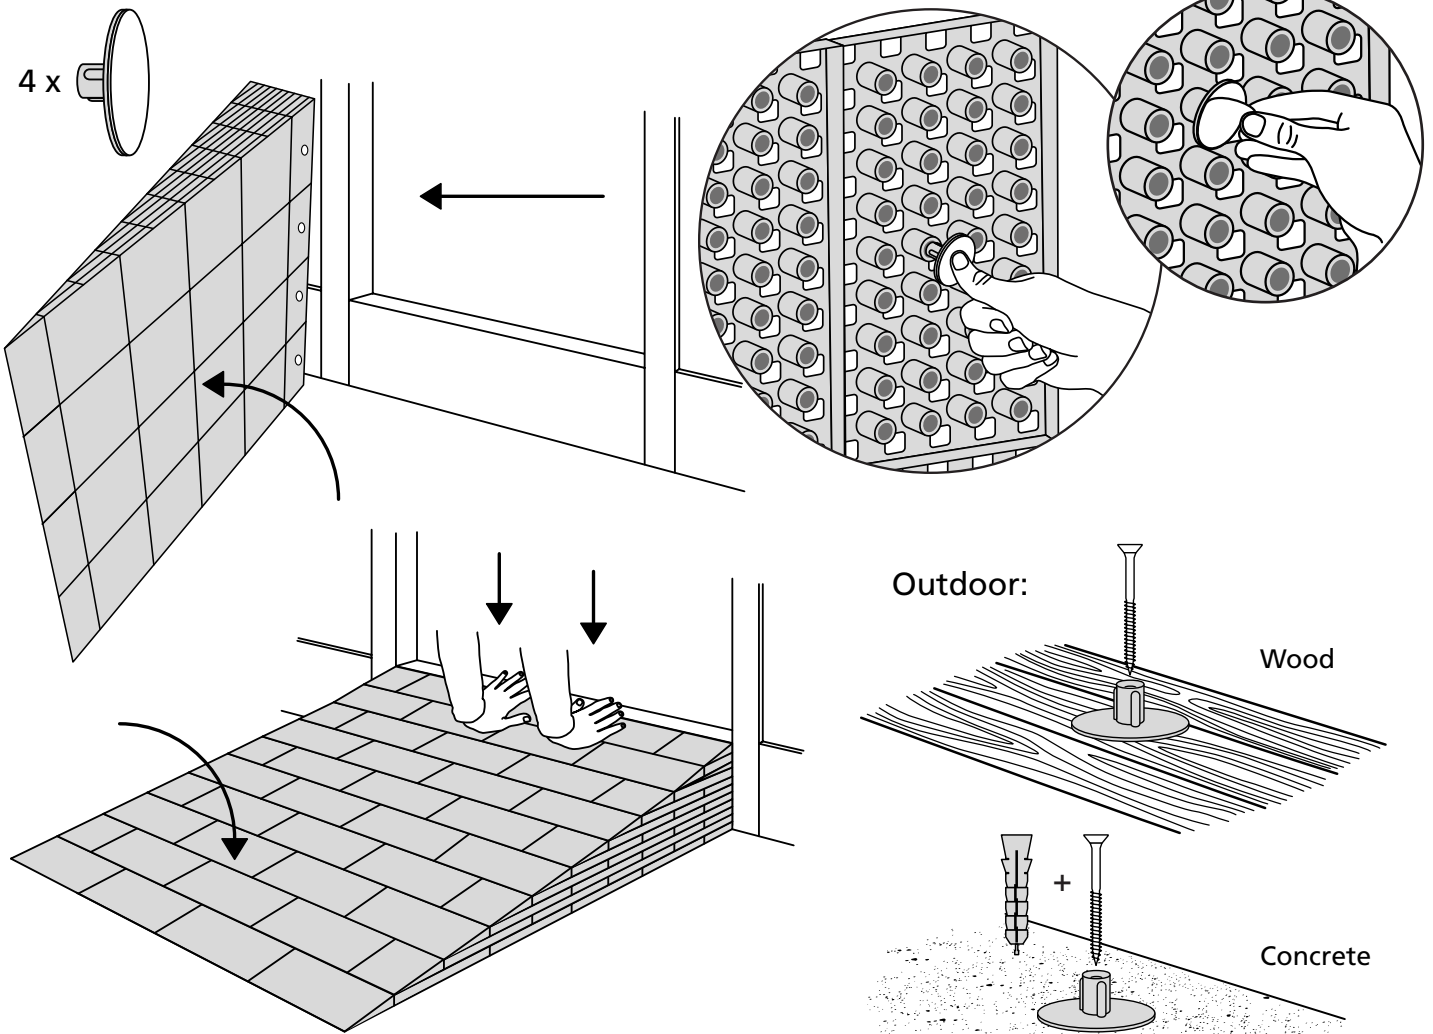

FASTENING WITH MOUNTING PADS

Indoor: