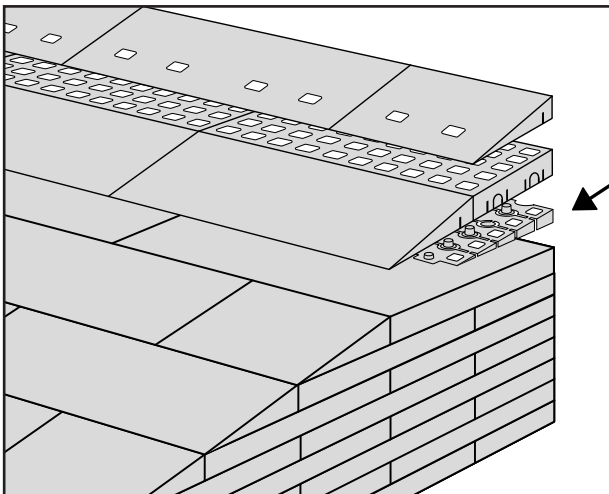

# RAMP KIT 105N

Height: 14,4 - 19,9 cm

Width: 100 cm

Depth: 125 cm

## Included

# HEIGHT ADJUSTMENT

Remove Ramp Adjuster from toplayer:

Heights: