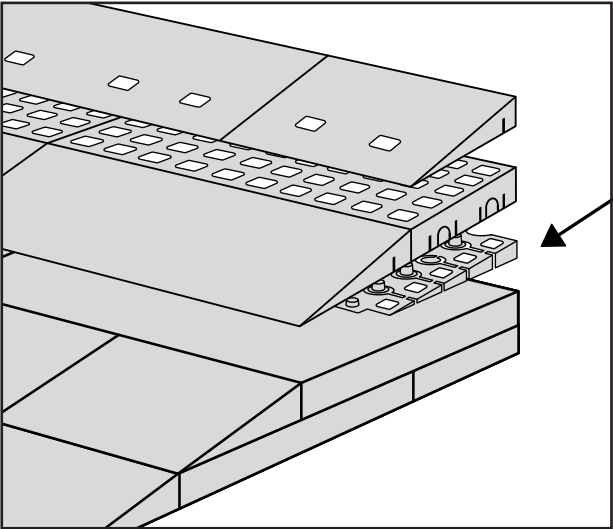

# RAMP KIT 2N

Height: 3,6 - 9,1 cm

Width: 75 cm

Depth: 50 cm

## Included

# HEIGHT ADJUSTMENT

Remove Ramp Adjuster from toplayer:

Heights: