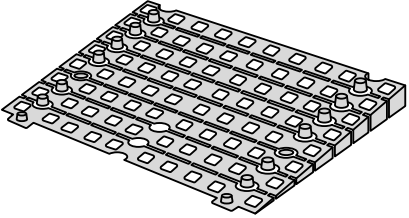

# RAMP KIT 2N

Height: 3,6 - 9,1 cm

Width: 75 cm

Depth: 50 cm

## Included

# HEIGHT ADJUSTMENT

Remove Ramp Adjuster from toplayer:

Heights: