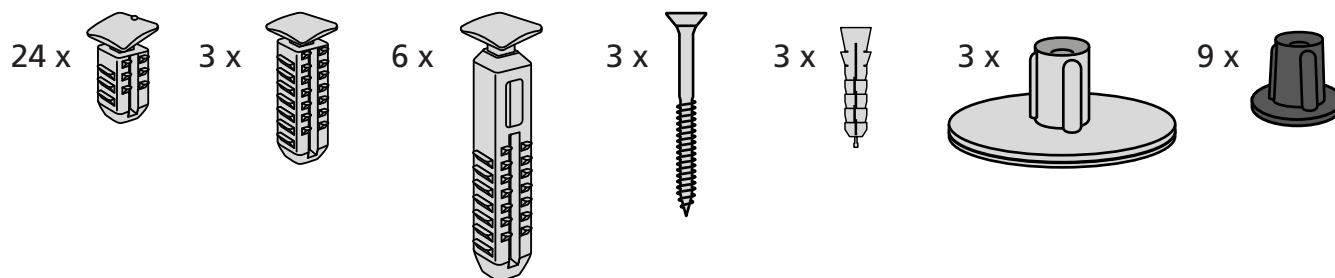

RAMP KIT 2N

Height: 3,6 - 9,1 cm

Width: 75 cm

Depth: 50 cm

Included