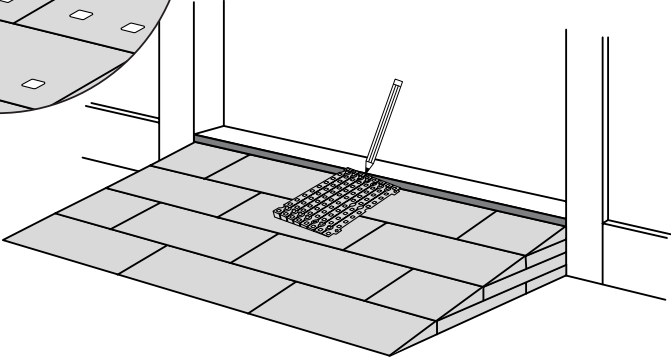

# RAMP KIT 2N

Height: 3,6 - 9,1 cm

Width: 75 cm

Depth: 50 cm

# HEIGHT ADJUSTMENT

Remove Ramp Adjuster from toplayer:

Heights: