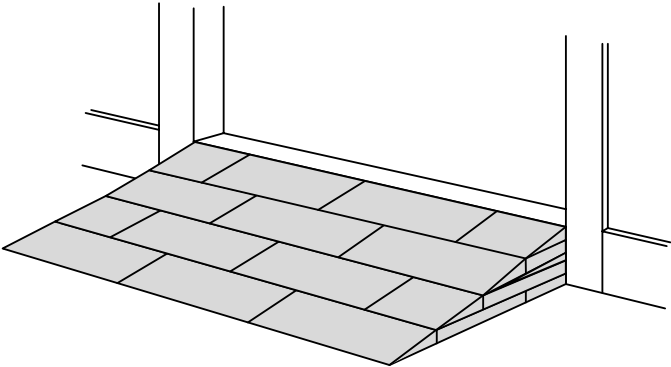

# RAMP KIT 2N

Height: 3,6 - 9,1 cm

Width: 75 cm

Depth: 50 cm

# HEIGHT ADJUSTMENT

Remove Ramp Adjuster from toplayer:

Heights: