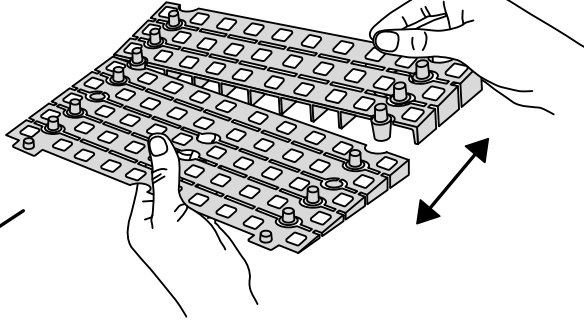

# RAMP KIT 2N

Height: 3,6 - 9,1 cm

Width: 75 cm

Depth: 50 cm

## Included

# HEIGHT ADJUSTMENT

Remove Ramp Adjuster from toplayer:

Heights: