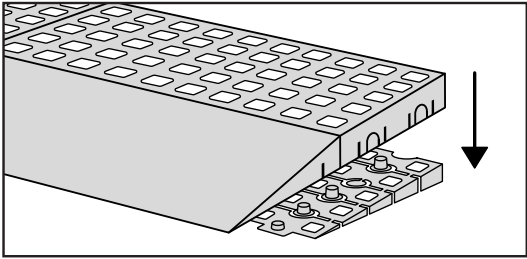

HEIGHT ADJUSTMENT

Remove Ramp Adjuster from toplayer: