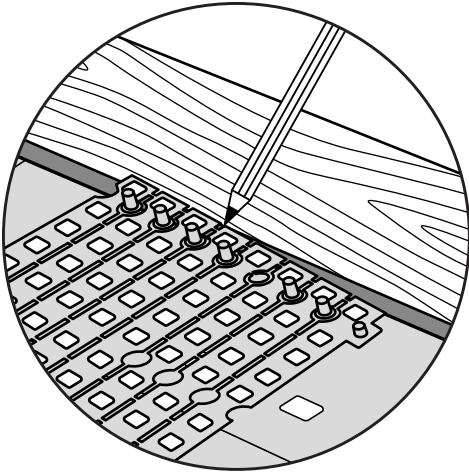

# RAMP KIT 2N

Height: 3,6 - 9,1 cm

Width: 75 cm

Depth: 50 cm

## Included

# HEIGHT ADJUSTMENT

Remove Ramp Adjuster from toplayer:

Heights: