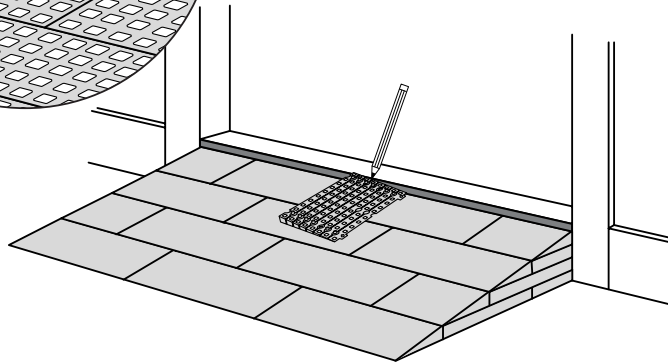

# RAMP KIT 2S

Height: 3,6 - 9,1 cm

Width: 75 cm

Depth: 50 cm

# HEIGHT ADJUSTMENT

Remove Ramp Adjuster from toplayer:

Heights: