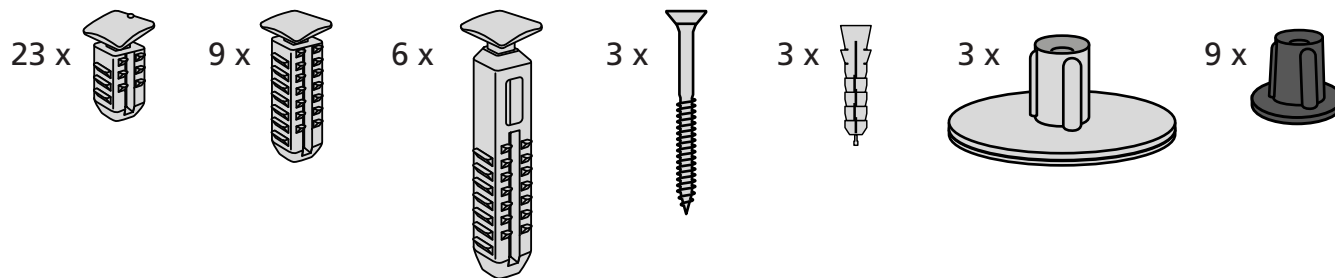

Included

Danish Design Pat. Pend. and produced in Denmark by Excellent Systems A/S