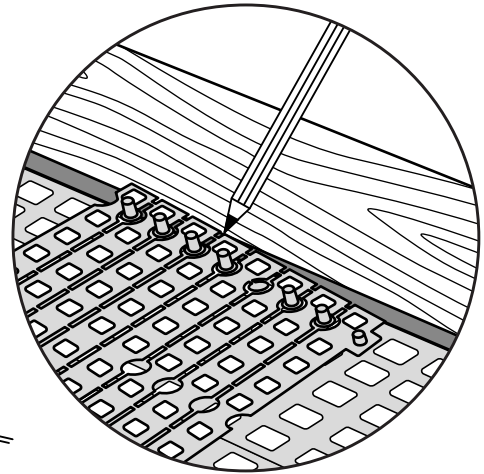

# RAMP KIT 2S

Height: 3,6 - 9,1 cm

Width: 75 cm

Depth: 50 cm

# HEIGHT ADJUSTMENT

Remove Ramp Adjuster from toplayer:

Heights: