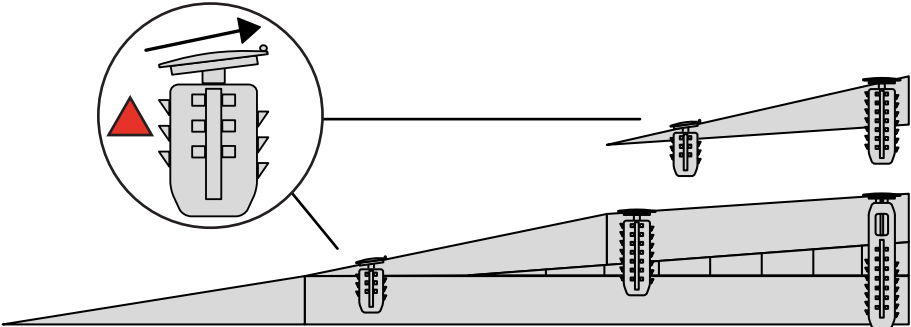

MOUNTING WITH LOCKS