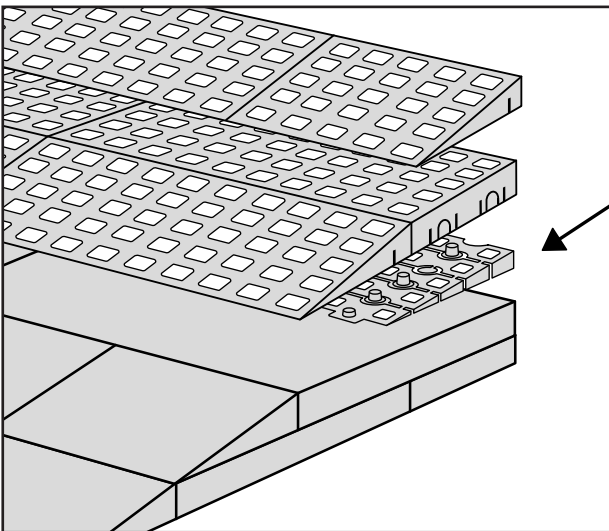

# RAMP KIT 2S

Height: 3,6 - 9,1 cm

Width: 75 cm

Depth: 50 cm

# HEIGHT ADJUSTMENT

Remove Ramp Adjuster from toplayer:

Heights: