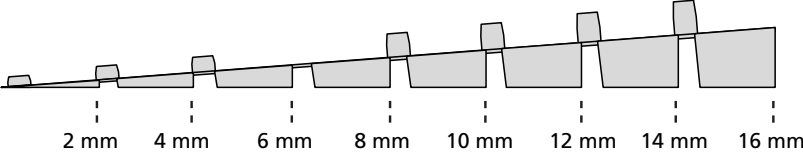

HEIGHT ADJUSTMENT

Remove Ramp Adjuster from toplayer:

Heights: