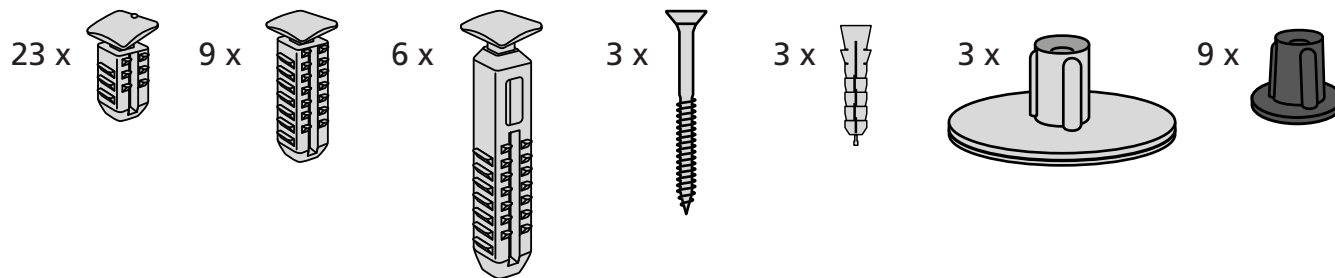

RAMP KIT 2

Height: 3,6 - 9,1 cm

Width: 75 cm

Depth: 50 cm

Included

Danish Design Pat. Pend. and produced
in Denmark by Excellent Systems A/S

HEIGHT ADJUSTMENT

Remove Ramp Adjuster from toplayer: