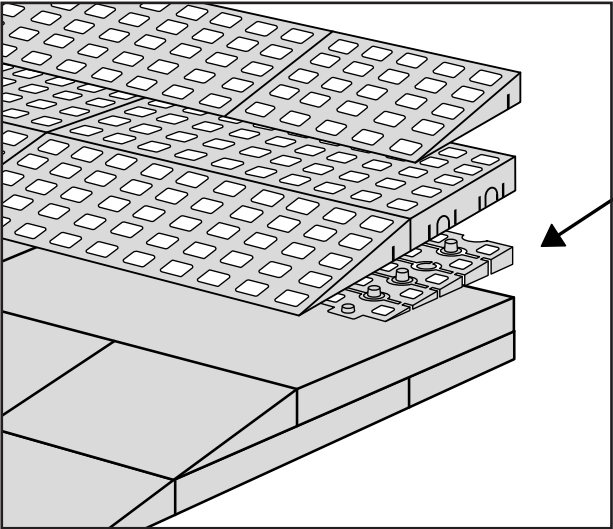

RAMP KIT 2

Height: 3,6 - 9,1 cm

Width: 75 cm

Depth: 50 cm

Included

Danish Design Pat. Pend. and produced
in Denmark by Excellent Systems A/S

HEIGHT ADJUSTMENT

Remove Ramp Adjuster from toplayer:

Heights:

MOUNTING WITH LOCKS

FASTENING WITH MOUNTING PADS

Indoor:

Outdoor:

FASTENING WITH STOPPERS

9 x