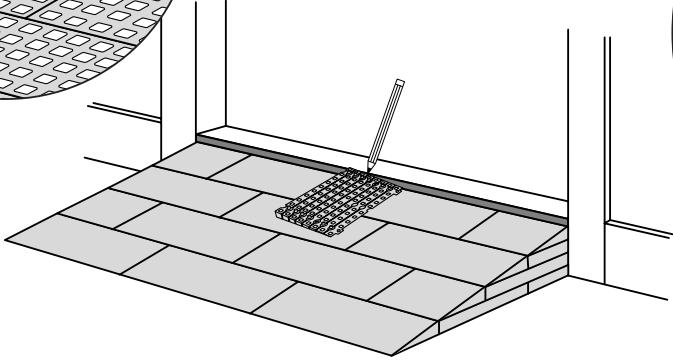

RAMP KIT 2

Height: 3,6 - 9,1 cm

Width: 75 cm

Depth: 50 cm

Included

Danish Design Pat. Pend. and produced
in Denmark by Excellent Systems A/S

HEIGHT ADJUSTMENT

Remove Ramp Adjuster from toplayer:

Heights:

MOUNTING WITH LOCKS

FASTENING WITH MOUNTING PADS

Indoor:

Outdoor:

FASTENING WITH STOPPERS

9 x