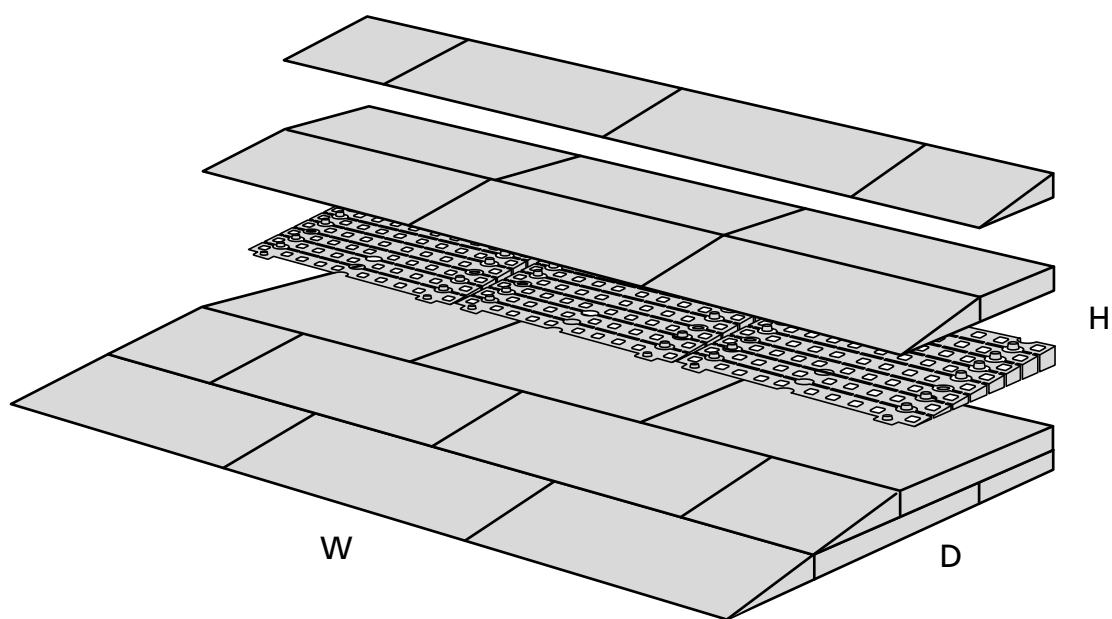

RAMP KIT 2

Height: 3,6 - 9,1 cm

Width: 75 cm

Depth: 50 cm

Included

Danish Design Pat. Pend. and produced
in Denmark by Excellent Systems A/S

HEIGHT ADJUSTMENT

Remove Ramp Adjuster from toplayer: