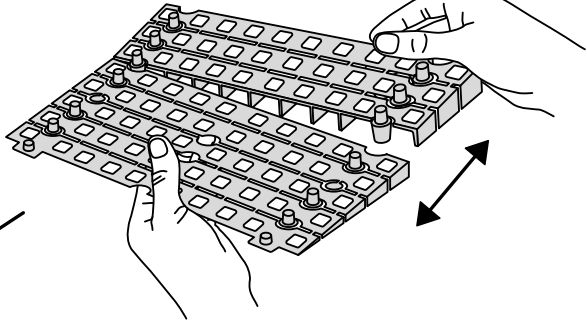

RAMP KIT 2

Height: 3,6 - 9,1 cm

Width: 75 cm

Depth: 50 cm

Included

Danish Design Pat. Pend. and produced
in Denmark by Excellent Systems A/S

HEIGHT ADJUSTMENT

Remove Ramp Adjuster from toplayer:

Heights:

MOUNTING WITH LOCKS

FASTENING WITH MOUNTING PADS

Indoor:

Outdoor:

FASTENING WITH STOPPERS

9 x