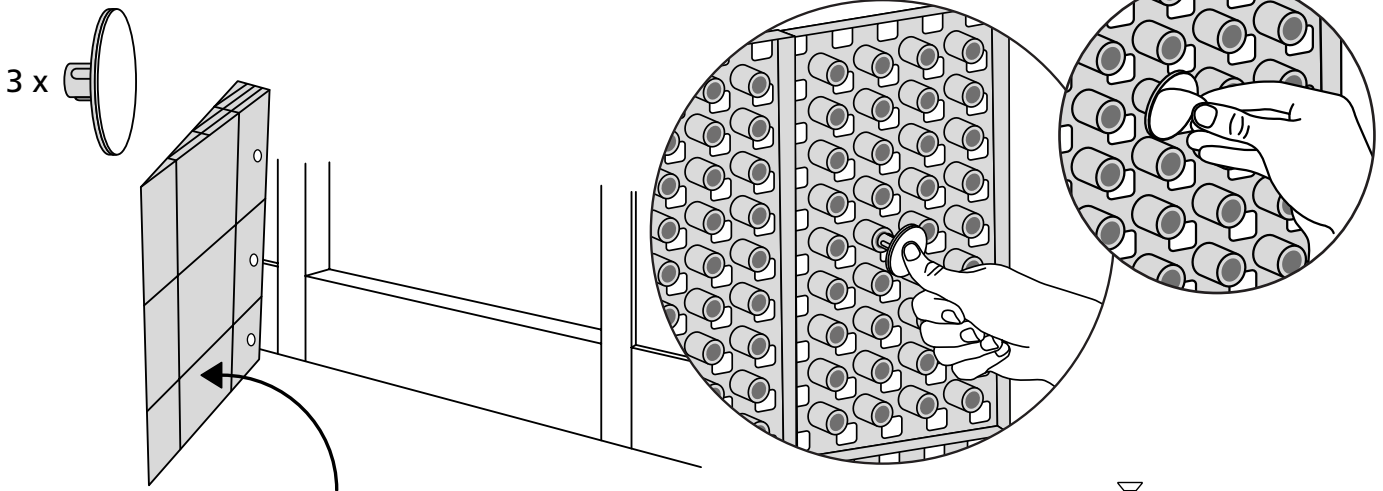

RAMP KIT 2

Height: 3,6 - 9,1 cm

Width: 75 cm

Depth: 50 cm

Included

Danish Design Pat. Pend. and produced
in Denmark by Excellent Systems A/S

HEIGHT ADJUSTMENT

Remove Ramp Adjuster from toplayer:

Heights:

MOUNTING WITH LOCKS

FASTENING WITH MOUNTING PADS

Indoor:

Outdoor:

FASTENING WITH STOPPERS

9 x