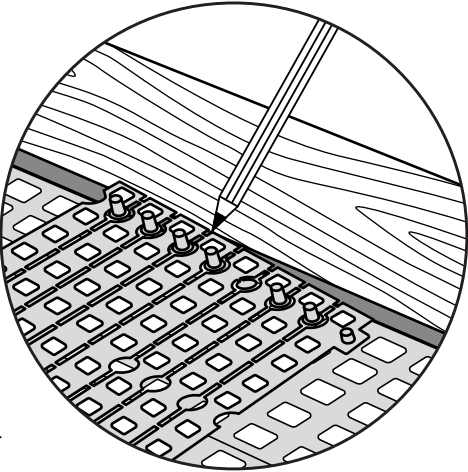

HEIGHT ADJUSTMENT

Remove Ramp Adjuster from toplayer:

Heights: