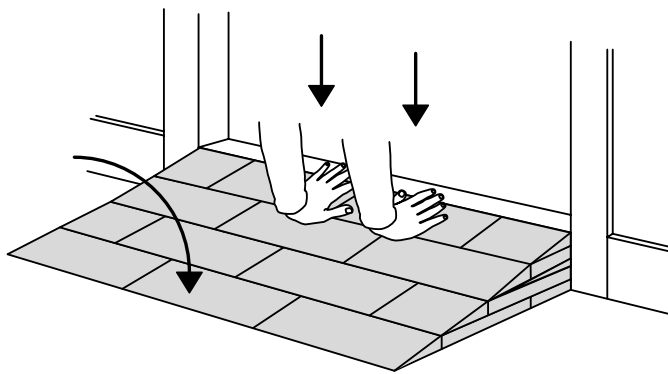

RAMP KIT 2

Height: 3,6 - 9,1 cm

Width: 75 cm

Depth: 50 cm

Included

Danish Design Pat. Pend. and produced
in Denmark by Excellent Systems A/S

HEIGHT ADJUSTMENT

Remove Ramp Adjuster from toplayer:

Heights:

MOUNTING WITH LOCKS

FASTENING WITH MOUNTING PADS

Indoor:

Outdoor:

FASTENING WITH STOPPERS

9 x