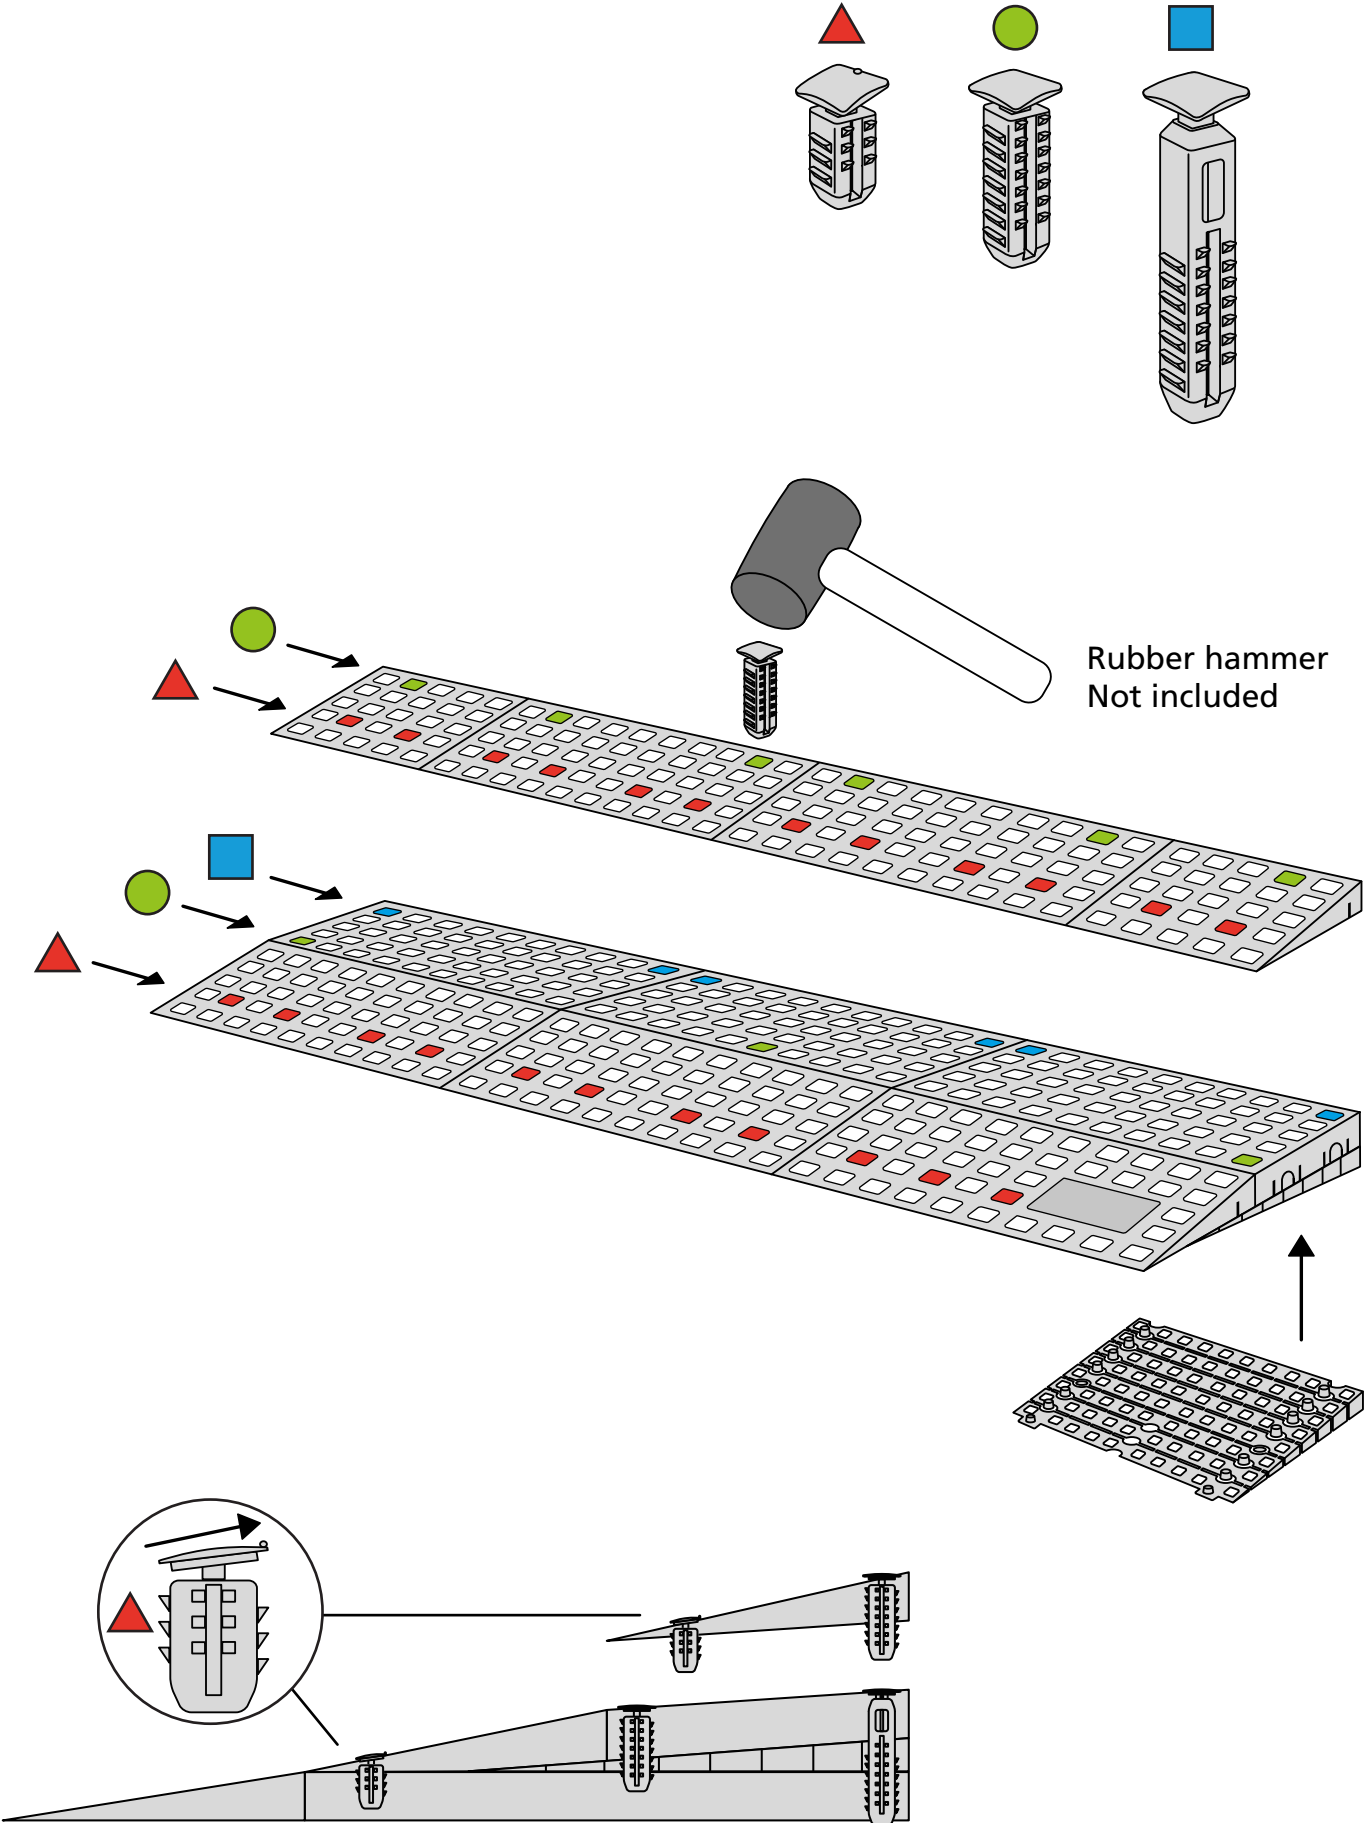

RAMP KIT 2

Height: 3,6 - 9,1 cm

Width: 75 cm

Depth: 50 cm

Included

Danish Design Pat. Pend. and produced
in Denmark by Excellent Systems A/S

HEIGHT ADJUSTMENT

Remove Ramp Adjuster from toplayer:

Heights:

MOUNTING WITH LOCKS

FASTENING WITH MOUNTING PADS

Indoor:

Outdoor:

FASTENING WITH STOPPERS

9 x