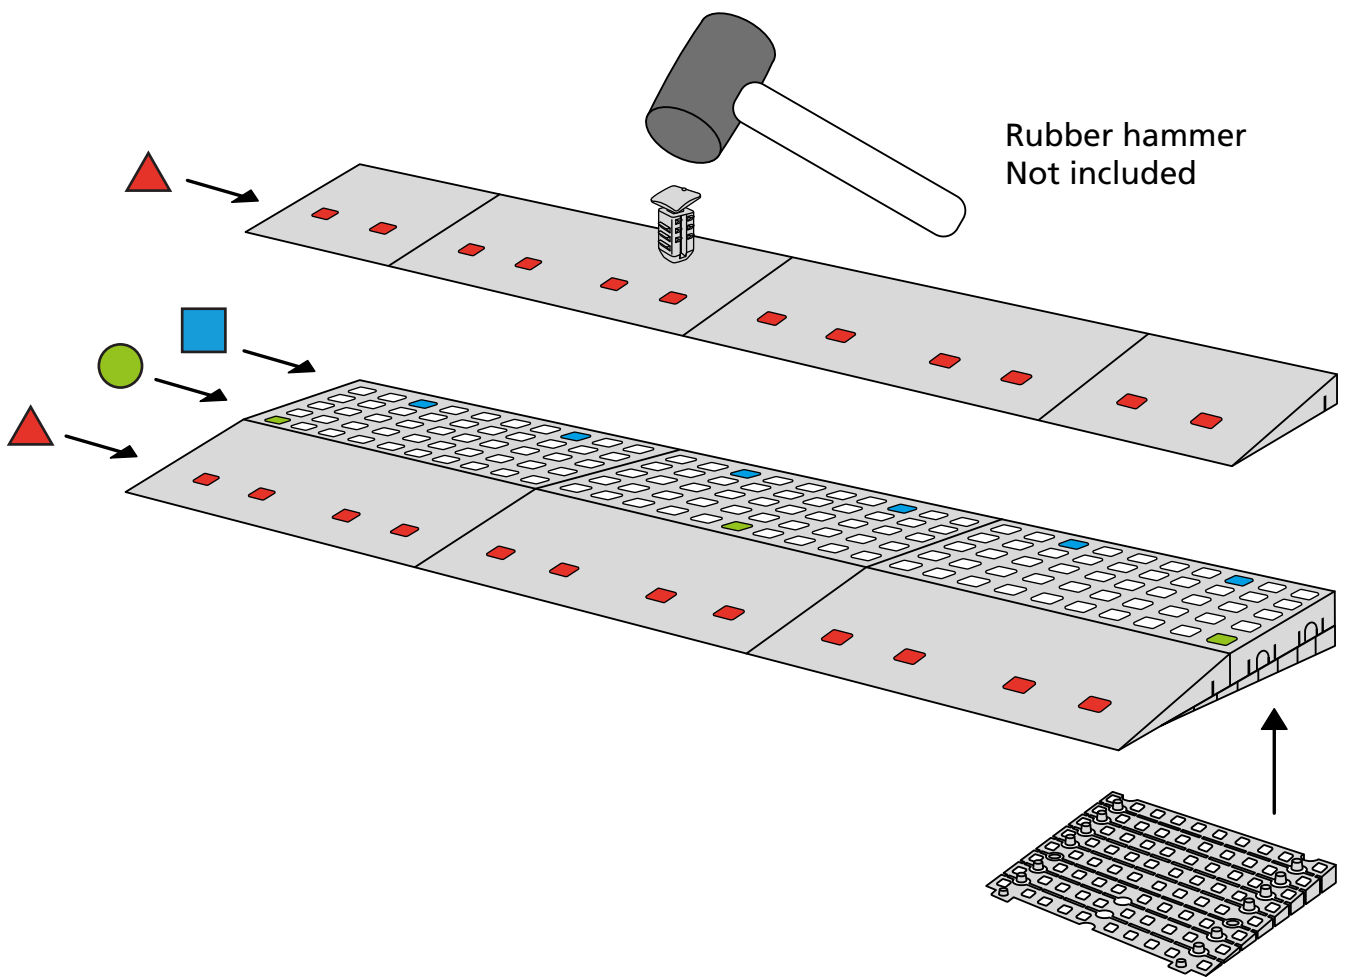

RAMP KIT 3N

Height: 7,2 - 12,7 cm

Width: 75 cm

Depth: 75 cm

Included

HEIGHT ADJUSTMENT

Remove Ramp Adjuster from toplayer:

Heights:

MOUNTING WITH LOCKS

FASTENING WITH MOUNTING PAD

Indoor:

Outdoor:

FASTENING WITH STOPPERS