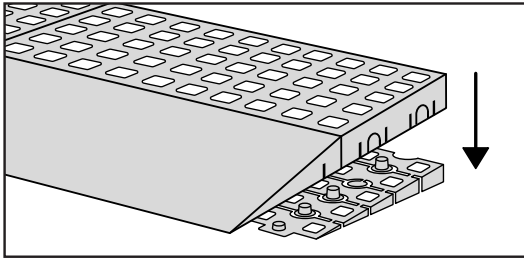

RAMP KIT 3N

Height: 7,2 - 12,7 cm

Width: 75 cm

Depth: 75 cm

Included

HEIGHT ADJUSTMENT

Remove Ramp Adjuster from toplayer:

Heights: