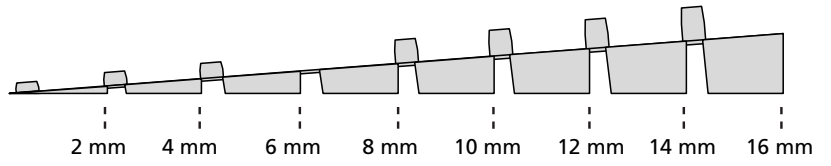

RAMP KIT 3N

Height: 7,2 - 12,7 cm

Width: 75 cm

Depth: 75 cm

Included

HEIGHT ADJUSTMENT

Remove Ramp Adjuster from toplayer:

Heights: