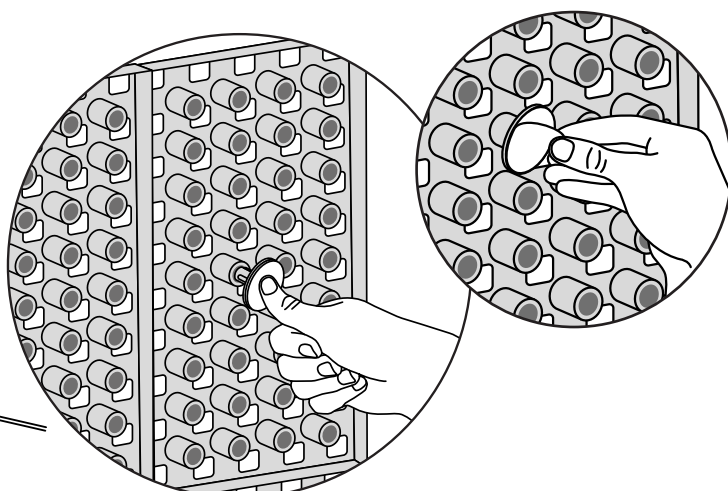

RAMP KIT 3N

Height: 7,2 - 12,7 cm

Width: 75 cm

Depth: 75 cm

Included

HEIGHT ADJUSTMENT

Remove Ramp Adjuster from toplayer:

Heights:

MOUNTING WITH LOCKS

FASTENING WITH MOUNTING PAD

Indoor:

Outdoor:

FASTENING WITH STOPPERS