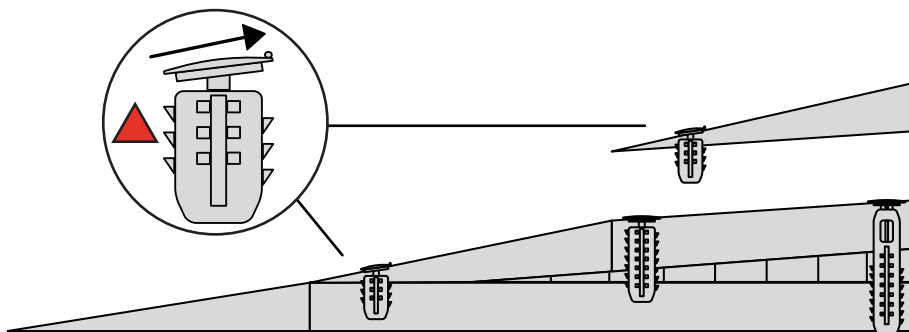

MOUNTING WITH LOCKS