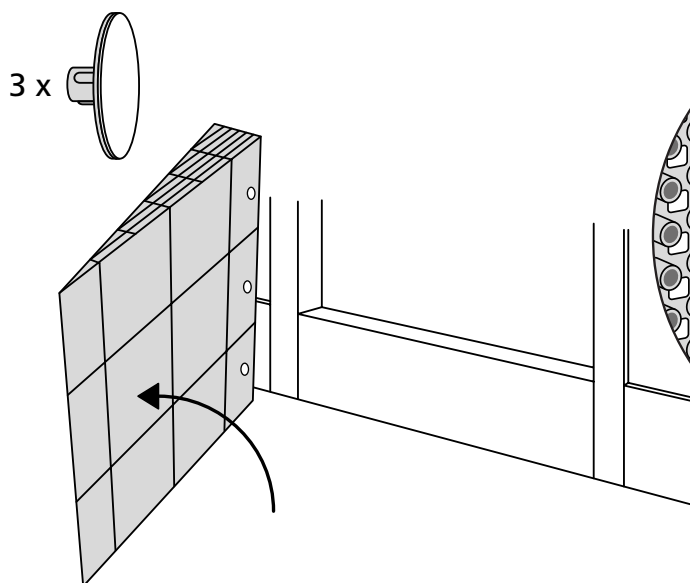

FASTENING WITH MOUNTING PAD

Indoor: