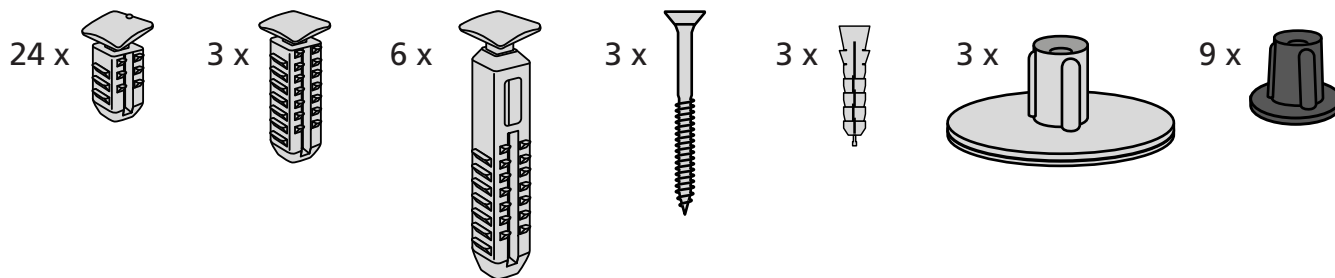

RAMP KIT 3N

Height: 7,2 - 12,7 cm

Width: 75 cm

Depth: 75 cm

Included

HEIGHT ADJUSTMENT

Remove Ramp Adjuster from toplayer:

Heights: