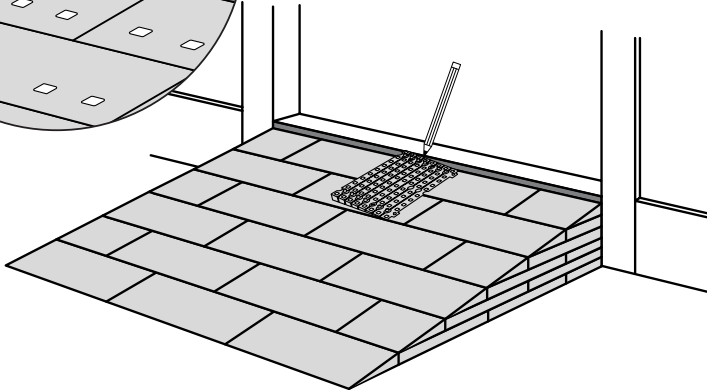

RAMP KIT 3N

Height: 7,2 - 12,7 cm

Width: 75 cm

Depth: 75 cm

Included

HEIGHT ADJUSTMENT

Remove Ramp Adjuster from toplayer:

Heights:

MOUNTING WITH LOCKS

FASTENING WITH MOUNTING PAD

Indoor:

Outdoor:

FASTENING WITH STOPPERS