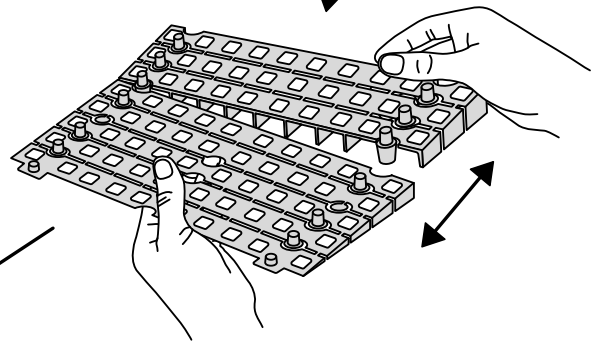

RAMP KIT 3N

Height: 7,2 - 12,7 cm

Width: 75 cm

Depth: 75 cm

Included

HEIGHT ADJUSTMENT

Remove Ramp Adjuster from toplayer:

Heights:

MOUNTING WITH LOCKS

FASTENING WITH MOUNTING PAD

Indoor:

Outdoor:

FASTENING WITH STOPPERS