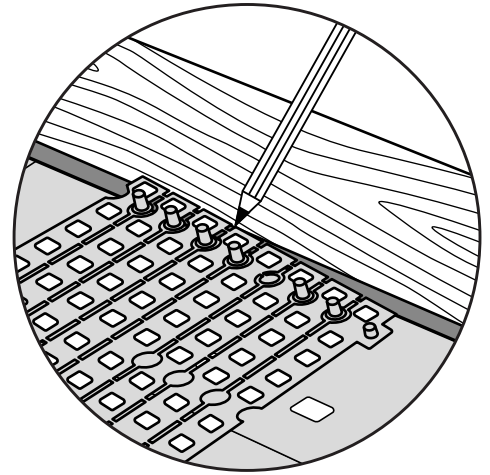

RAMP KIT 3N

Height: 7,2 - 12,7 cm

Width: 75 cm

Depth: 75 cm

Included

HEIGHT ADJUSTMENT

Remove Ramp Adjuster from toplayer:

Heights: