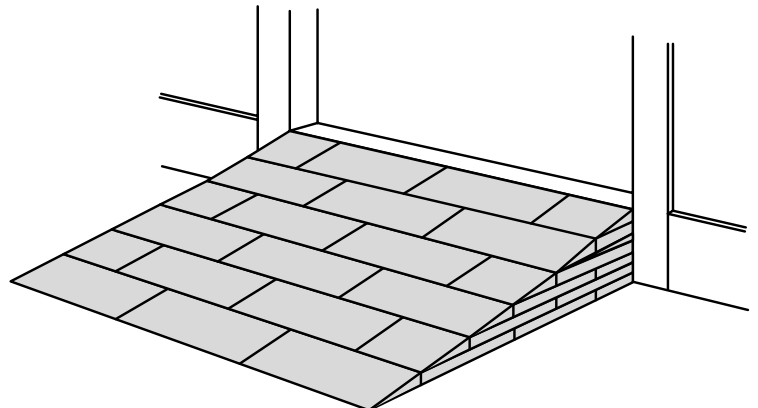

RAMP KIT 3N

Height: 7,2 - 12,7 cm

Width: 75 cm

Depth: 75 cm

Included

HEIGHT ADJUSTMENT

Remove Ramp Adjuster from toplayer:

Heights: