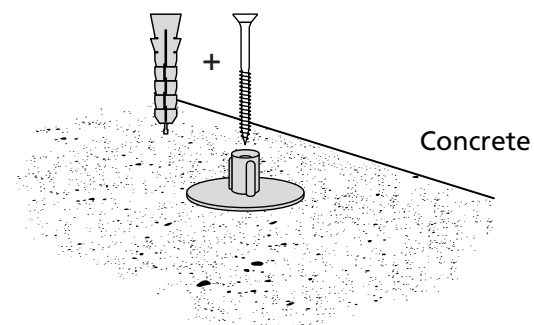

RAMP KIT 3N

Height: 7,2 - 12,7 cm

Width: 75 cm

Depth: 75 cm

Included

HEIGHT ADJUSTMENT

Remove Ramp Adjuster from toplayer:

Heights:

MOUNTING WITH LOCKS

FASTENING WITH MOUNTING PAD

Indoor:

Outdoor:

FASTENING WITH STOPPERS