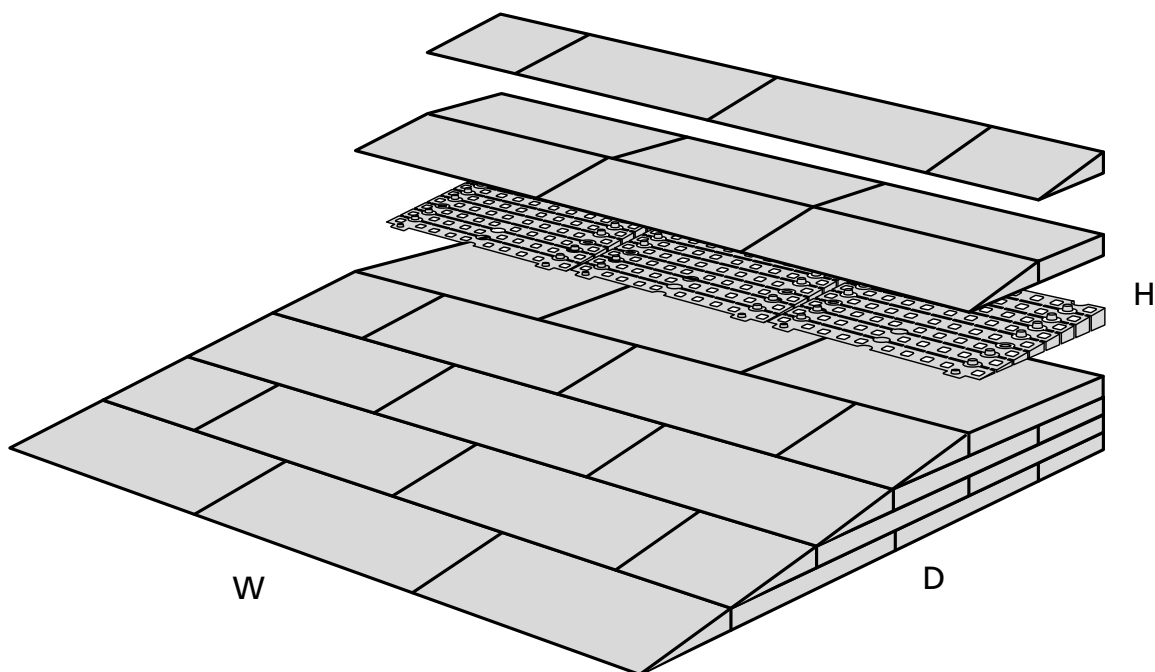

RAMP KIT 3N

Height: 7,2 - 12,7 cm

Width: 75 cm

Depth: 75 cm

Included

HEIGHT ADJUSTMENT

Remove Ramp Adjuster from toplayer:

Heights: