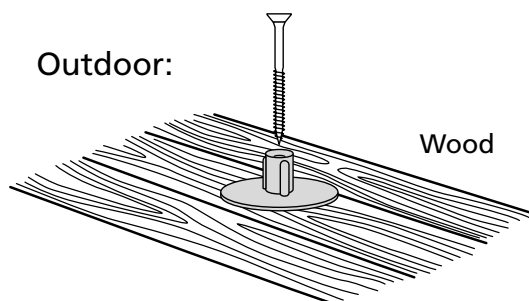

RAMP KIT 3N

Height: 7,2 - 12,7 cm

Width: 75 cm

Depth: 75 cm

Included

HEIGHT ADJUSTMENT

Remove Ramp Adjuster from toplayer:

Heights:

MOUNTING WITH LOCKS

FASTENING WITH MOUNTING PAD

Indoor:

Outdoor:

FASTENING WITH STOPPERS