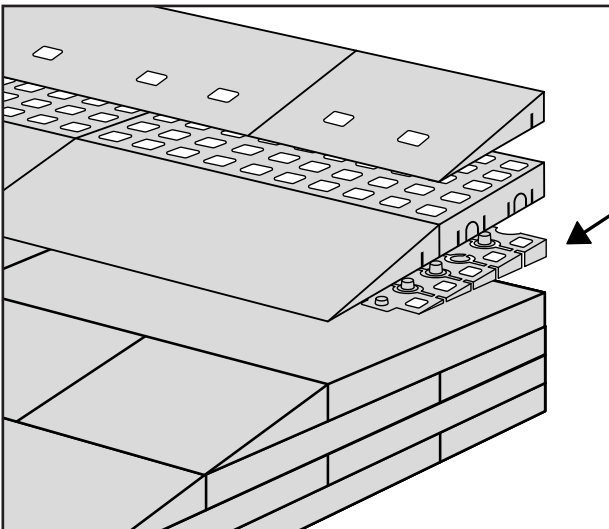

RAMP KIT 3N

Height: 7,2 - 12,7 cm

Width: 75 cm

Depth: 75 cm

Included

HEIGHT ADJUSTMENT

Remove Ramp Adjuster from toplayer:

Heights: