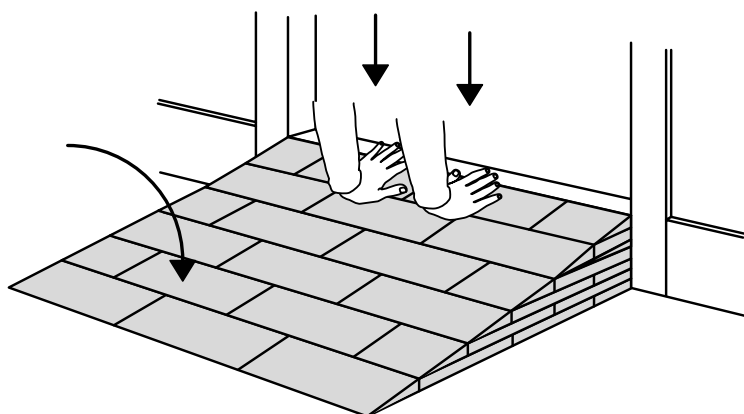

FASTENING WITH MOUNTING PAD

Indoor: