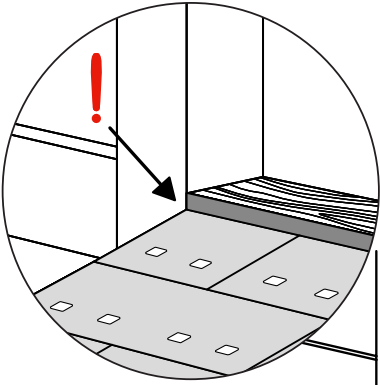

RAMP KIT 3N

Height: 7,2 - 12,7 cm

Width: 75 cm

Depth: 75 cm

Included

HEIGHT ADJUSTMENT

Remove Ramp Adjuster from toplayer:

Heights: