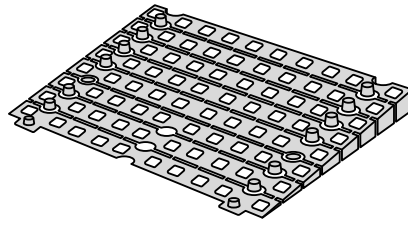

RAMP KIT 3N

Height: 7,2 - 12,7 cm

Width: 75 cm

Depth: 75 cm

Included

HEIGHT ADJUSTMENT

Remove Ramp Adjuster from toplayer:

Heights:

MOUNTING WITH LOCKS

FASTENING WITH MOUNTING PAD

Indoor:

Outdoor:

FASTENING WITH STOPPERS