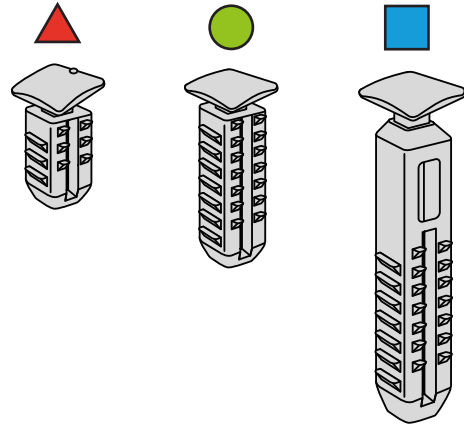

MOUNTING WITH LOCKS