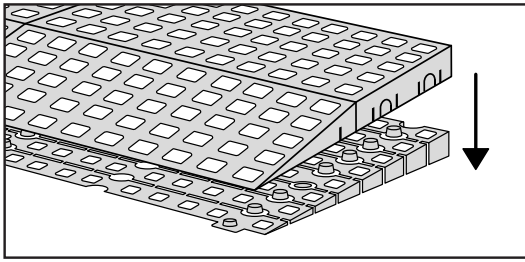

# RAMP KIT 3S

Height: 7,2 - 12,7 cm

Width: 75 cm

Depth: 75 cm

## Included

# HEIGHT ADJUSTMENT

Remove Ramp Adjuster from toplayer:

Heights: