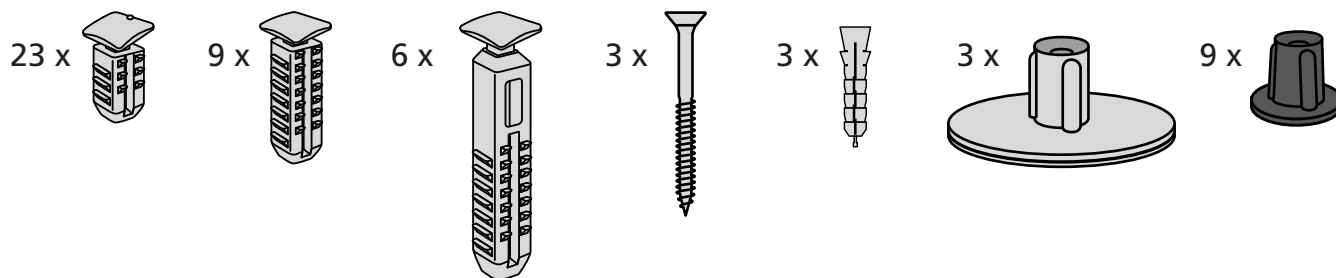

RAMP KIT 3S

Height: 7,2 - 12,7 cm

Width: 75 cm

Depth: 75 cm

Included