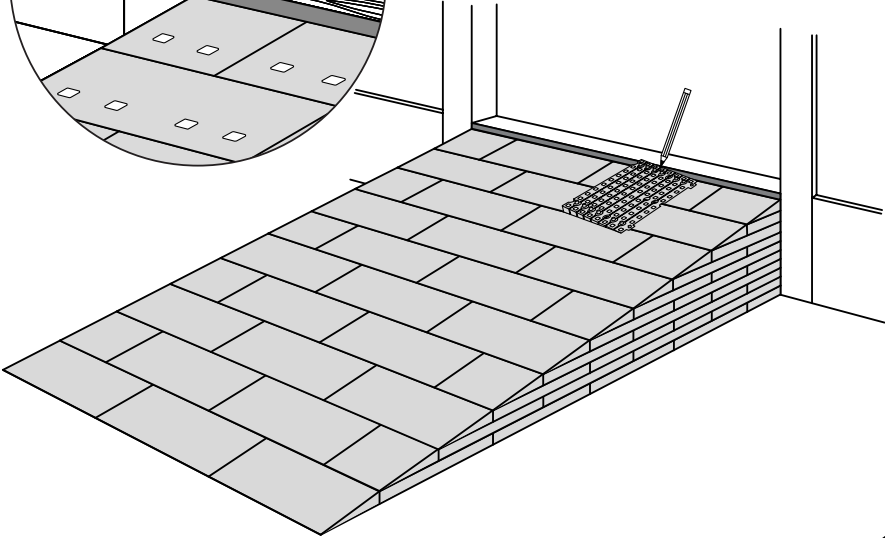

# RAMP KIT 5N

Height: 14,4 - 19,9 cm

Width: 75 cm

Depth: 125 cm

# HEIGHT ADJUSTMENT

Remove Ramp Adjuster from toplayer:

Heights: