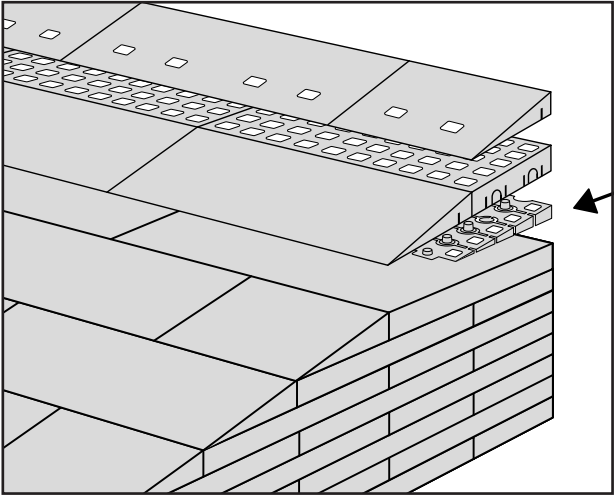

# RAMP KIT 5N

Height: 14,4 - 19,9 cm

Width: 75 cm

Depth: 125 cm

# HEIGHT ADJUSTMENT

Remove Ramp Adjuster from toplayer:

Heights: