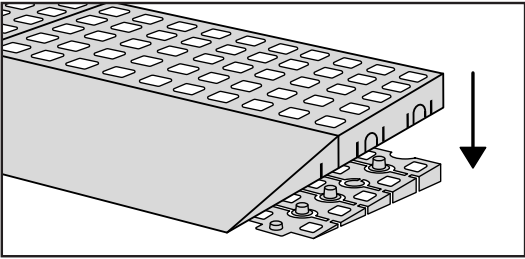

# RAMP KIT 5N

Height: 14,4 - 19,9 cm

Width: 75 cm

Depth: 125 cm

# HEIGHT ADJUSTMENT

Remove Ramp Adjuster from toplayer:

Heights: