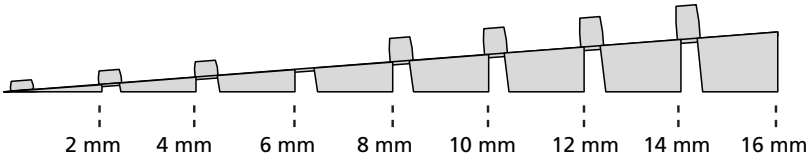

HEIGHT ADJUSTMENT

Remove Ramp Adjuster from toplayer:

Heights: