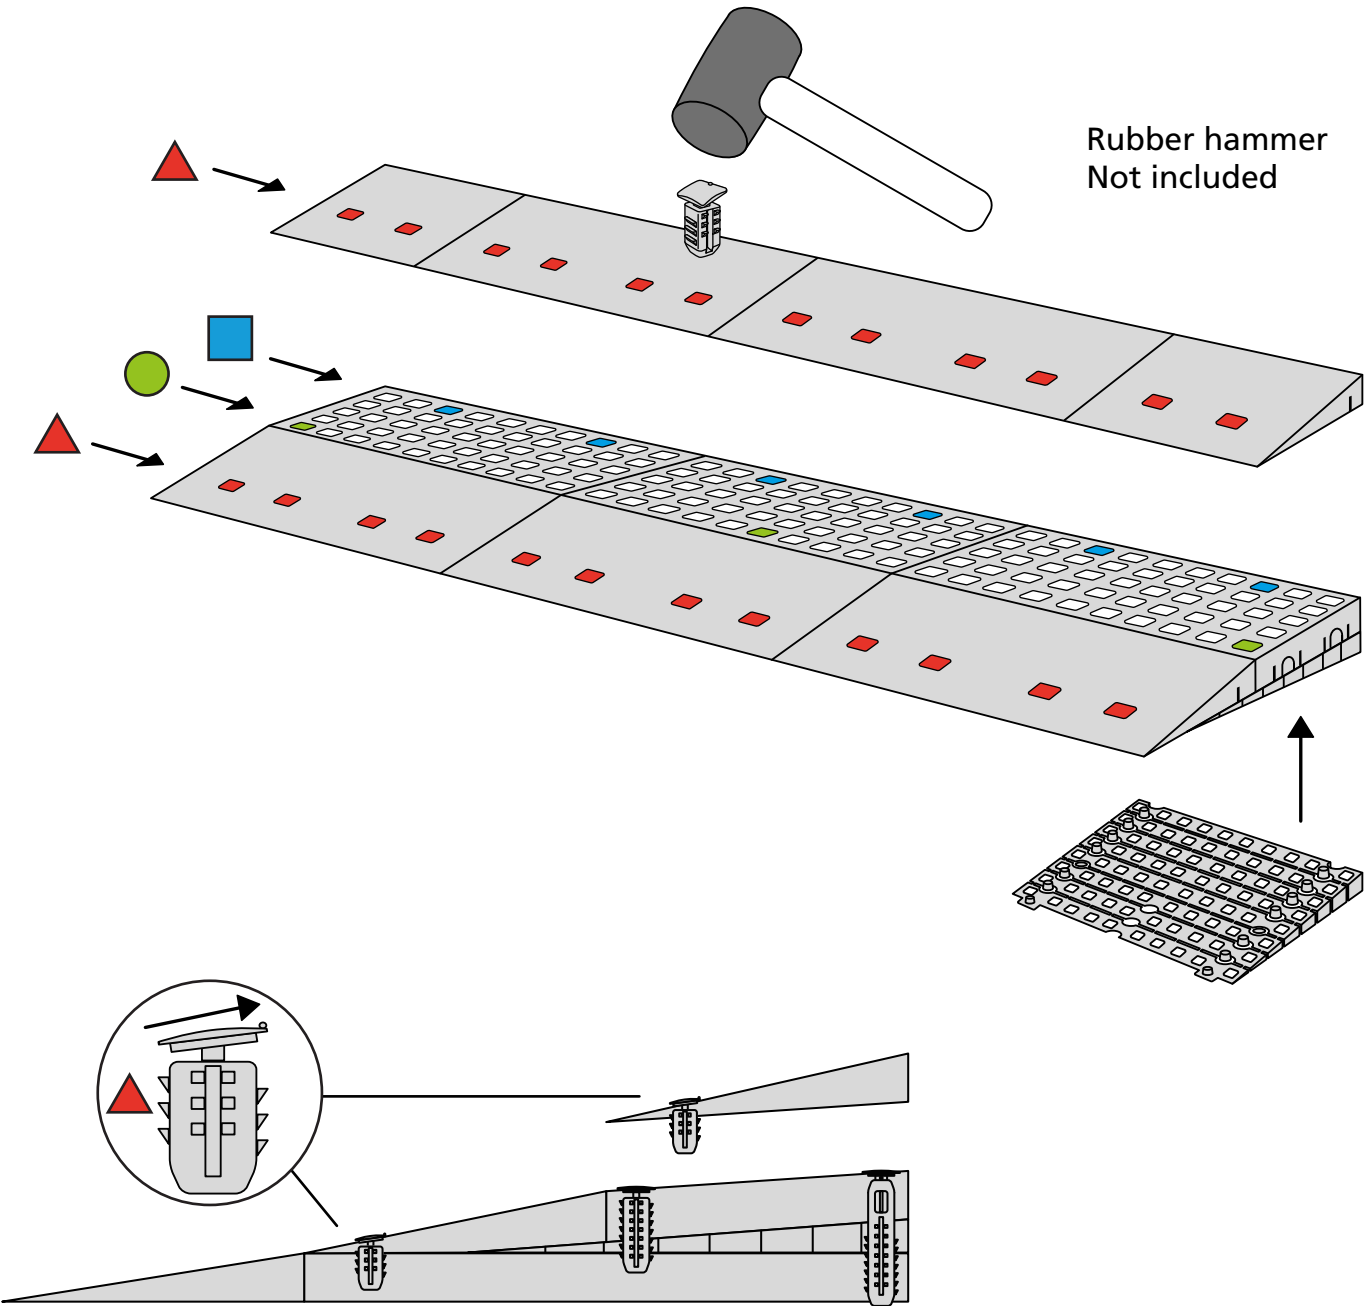

# RAMP KIT 5N

Height: 14,4 - 19,9 cm

Width: 75 cm

Depth: 125 cm

# HEIGHT ADJUSTMENT

Remove Ramp Adjuster from toplayer:

Heights:

# MOUNTING WITH LOCKS

Rubber hammer  
Not included