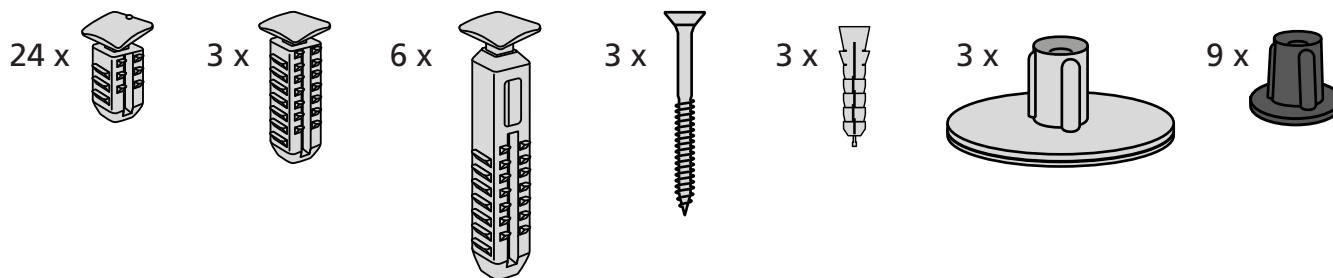

Included

Danish Design Pat. Pend. and produced in Denmark by Excellent Systems A/S