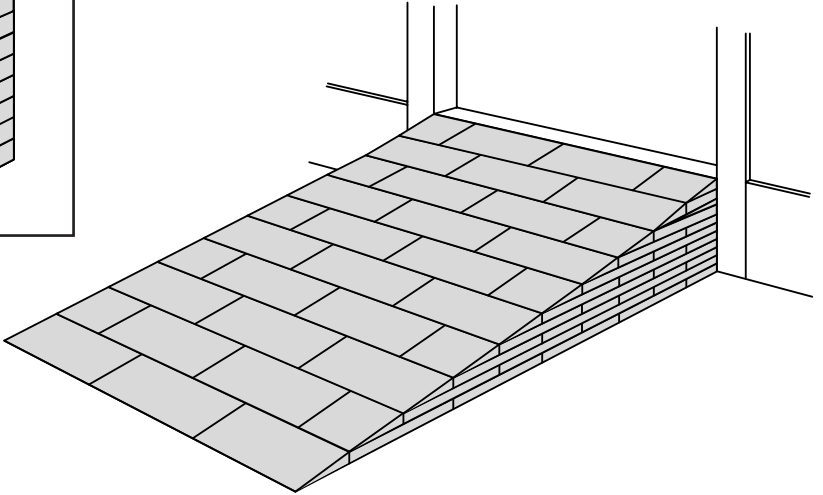

# RAMP KIT 5N

Height: 14,4 - 19,9 cm

Width: 75 cm

Depth: 125 cm

# HEIGHT ADJUSTMENT

Remove Ramp Adjuster from toplayer:

Heights: