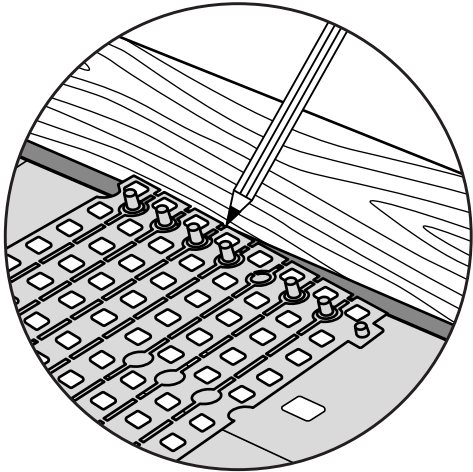

# RAMP KIT 5N

Height: 14,4 - 19,9 cm

Width: 75 cm

Depth: 125 cm

# HEIGHT ADJUSTMENT

Remove Ramp Adjuster from toplayer:

Heights: