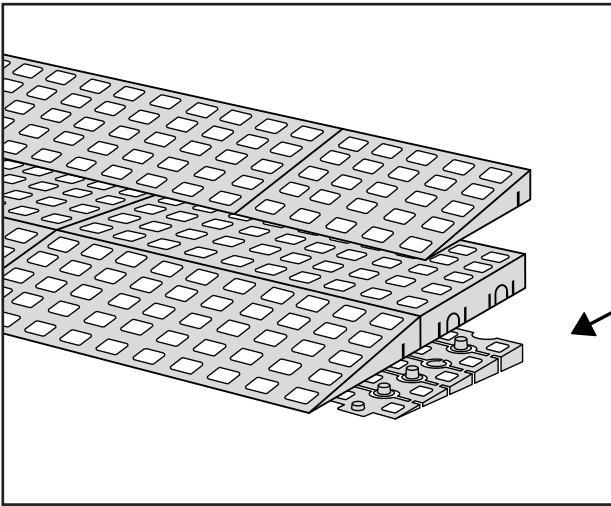

# RAMP KIT 1

Height: 1,8 - 5,5 cm

Width: 75 cm

Depth: 25 cm

# HEIGHT ADJUSTMENT

Remove Ramp Adjuster from toplayer:

Heights: