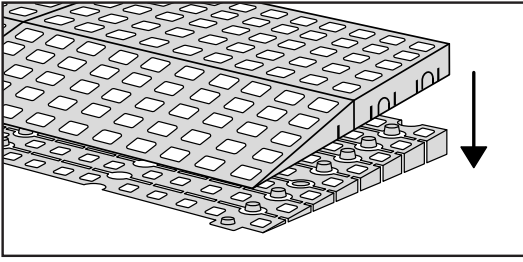

# RAMP KIT 1

Height: 1,8 - 5,5 cm

Width: 75 cm

Depth: 25 cm

# HEIGHT ADJUSTMENT

Remove Ramp Adjuster from toplayer:

Heights: