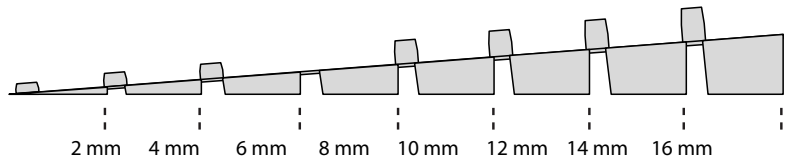

HEIGHT ADJUSTMENT

Remove Ramp Adjuster from toplayer:

Heights: