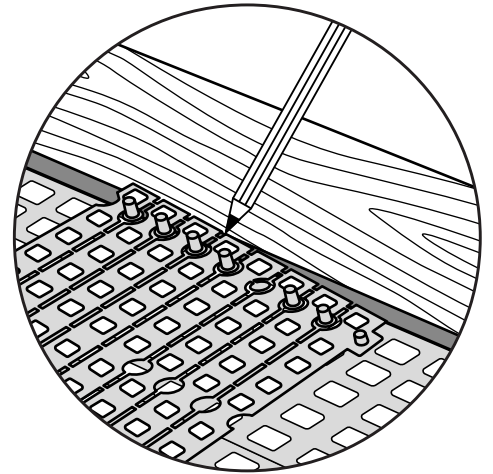

# RAMP KIT 1

Height: 1,8 - 5,5 cm

Width: 75 cm

Depth: 25 cm

# HEIGHT ADJUSTMENT

Remove Ramp Adjuster from toplayer:

Heights: