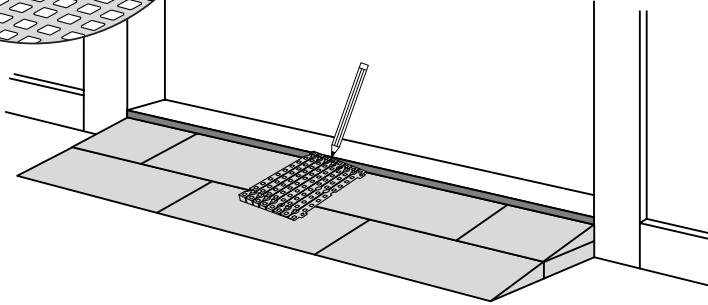

# RAMP KIT 1

Height: 1,8 - 5,5 cm

Width: 75 cm

Depth: 25 cm

# HEIGHT ADJUSTMENT

Remove Ramp Adjuster from toplayer:

Heights: