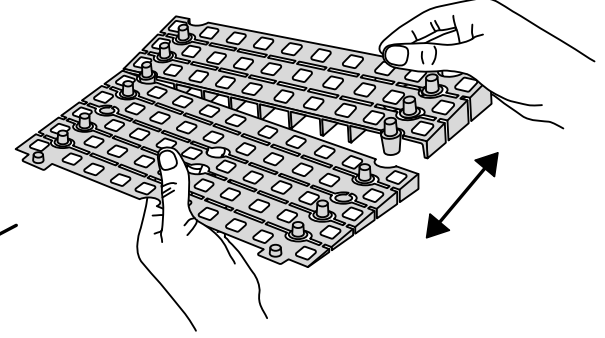

# RAMP KIT 1

Height: 1,8 - 5,5 cm

Width: 75 cm

Depth: 25 cm

# HEIGHT ADJUSTMENT

Remove Ramp Adjuster from toplayer:

Heights: