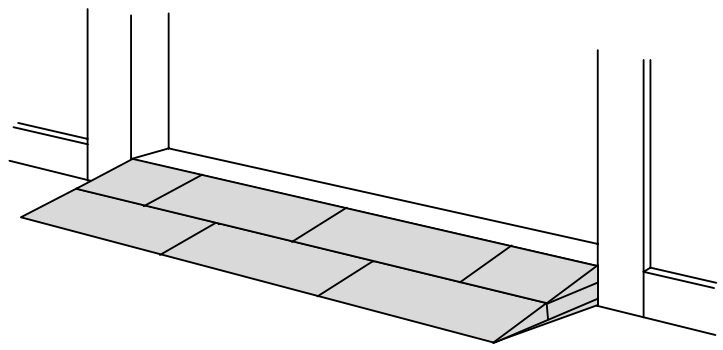

HEIGHT ADJUSTMENT

Remove Ramp Adjuster from toplayer:

Heights: